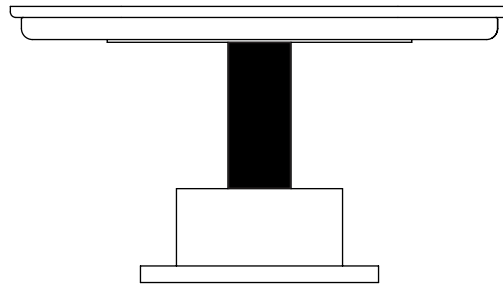

Product
Sheet

Delivery delays

8 weeks

Materials	Metal, stone, wood		
Available finishes For the central tube	 Brass	Polished-varnished Polished-unvarnished	Brushed
	 Nickel	Polished-varnished	Brushed
Available finishes For the top plate	 Marquina Nero Marble	Varnished	Softened mat
	 Carrara Marble	Varnished	Softened mat
	 Black Spider Marble		Leather
	 Titanium Granit		Leather
Available finishes For the bottom plate and the base*	 Melanzana/Blu carbone	Piano lacquer	Mat lacquer
	 Bianco latte/Blu carbone	Piano lacquer	Mat lacquer
	 Caramelo/Blu carbone	Piano lacquer	Mat lacquer

* one color combination only, at your choice

* the color of the bottom plate is the same as the bottom part of the base

Dimensions

H. 500 mm
L. 900 mm
P. 900 mm
97 kg

Notes

- It is impossible to mix the lacquers (so the set is either piano lacquered or mat lacquered)
- The lacquered set is bicoloured
- For any customization request (size, finishes...), please contact us
- Our products are handcrafted, dimensions and finishes may vary slightly from one model to another