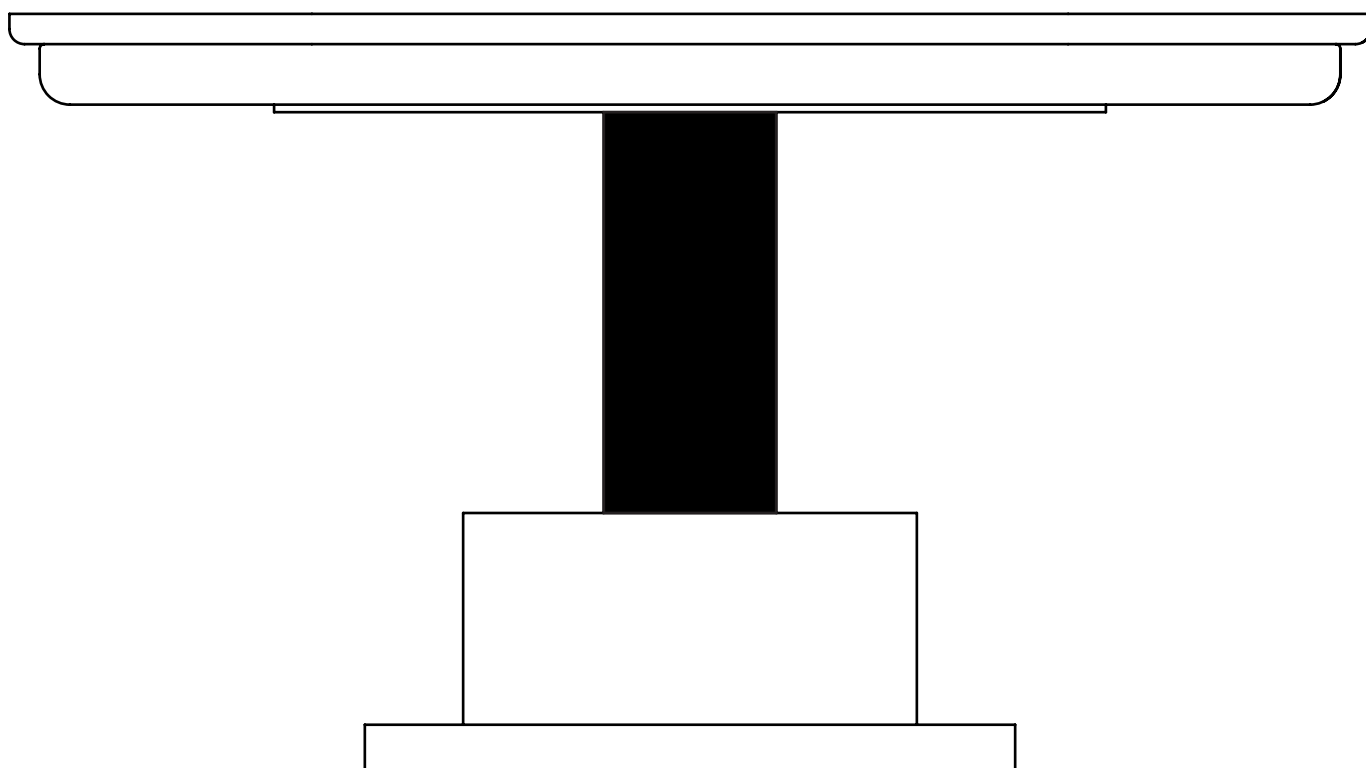

Product
Sheet

Delivery delays

8 weeks

Materials	Metal, stone, wood		
Available finishes For the central tube	 Brass	Polished-varnished Polished-unvarnished	Brushed
	 Nickel	Polished-varnished	Brushed
Available finishes For the top plate	 Marquina Nero Marble	Varnished	Softened mat
	 Carrara Marble	Varnished	Softened mat
	 Black Spider Marble		Leather
	 Titanium Granit		Leather
Available finishes For the bottom plate and the base*	 Melanzana/Blu carbone	Piano lacquer	Mat lacquer
	 Bianco latte/Blu carbone	Piano lacquer	Mat lacquer
	 Caramelo/Blu carbone	Piano lacquer	Mat lacquer

* one color combination only, at your choice

* the color of the bottom plate is the same as the bottom part of the base

Dimensions

H. 500 mm
L. 900 mm
P. 900 mm
97 kg

Notes

- It is impossible to mix the lacquers (so the set is either piano lacquered or mat lacquered)
- The lacquered set is bicoloured
- For any customization request (size, finishes...), please contact us
- Our products are handcrafted, dimensions and finishes may vary slightly from one model to another