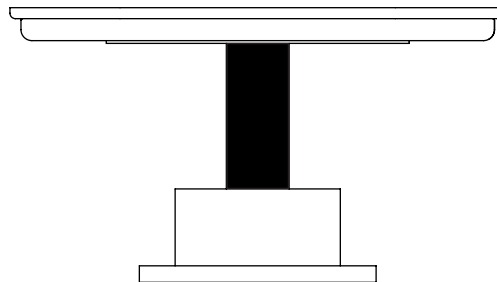

Chestnut Tree

Severly brushed and oiled

Dimensions

H. 500 mm

L. 900 mm

P. 900 mm

between 38 kg and 48 kg

Notes