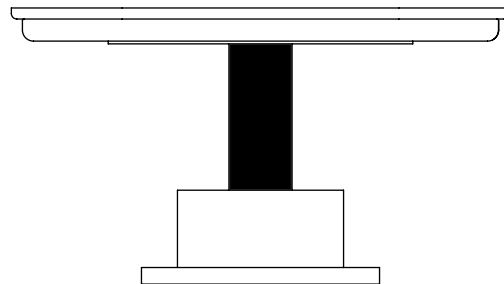

Bianco latte/Blu carbone

Mat lacquered

* one color combination only, at your choice

Caramelo/Blu carbone

Mat lacquered

* the color of the bottom plate is the same as the bottom part of the base

Melanzana/Caramelo

Mat lacquered

Dimensions

H. 500 mm
L. 900 mm
P. 900 mm
38 kg

Notes

- The lacquered set is bicoloured
- For any customization request (size, finishes...), please contact us

- Our products are handcrafted, dimensions and finishes may vary slightly from one model to another