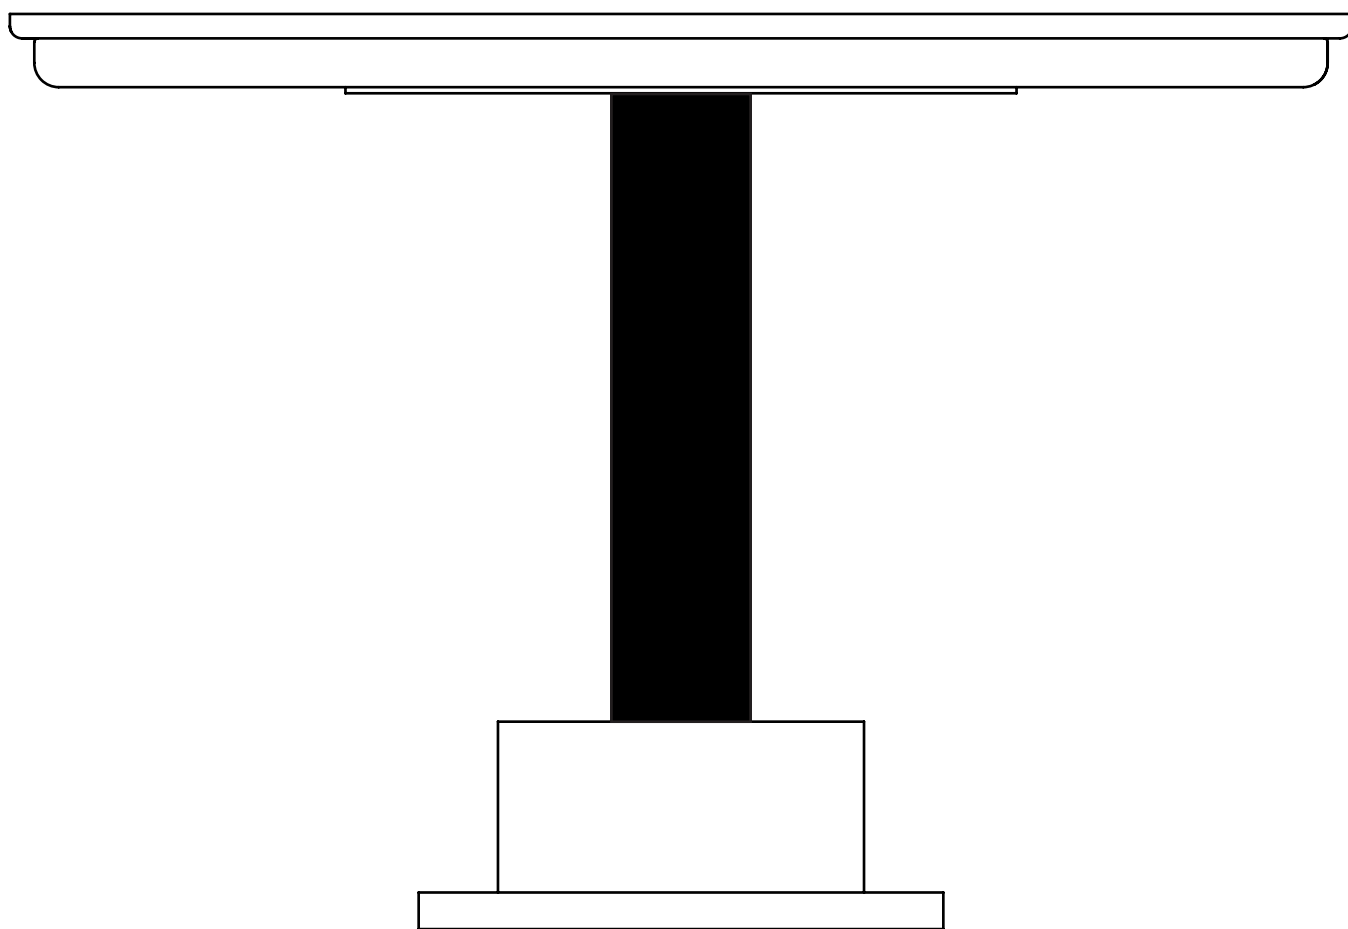

Product
Sheet

Delivery delays

8 weeks

Materials	Metal, stone, wood		
Available finishes For the central tube	 Brass	Polished-varnished Polished-unvarnished	Brushed
	 Nickel	Polished-varnished	Brushed
Available finishes For the top plate	 Marquina Nero Marble	Varnished	Softened mat
	 Carrara Marble	Varnished	Softened mat
	 Black Spider Marble		Leather
	 Titanium Granit		Leather
Available finishes For the bottom plate and the base*	 Melanzana/Blu carbone	Piano lacquer	Mat lacquer
	 Bianco latte/Blu carbone	Piano lacquer	Mat lacquer
	 Caramelo/Blu carbone	Piano lacquer	Mat lacquer

* one color combination only, at your choice

* the color of the bottom plate is the same as the bottom part of the base

Dimensions

H. 750 mm
L. 1100 mm
P. 1100 mm
112 kg

Notes

- It is impossible to mix the lacquers (so the set is either piano lacquered or mat lacquered)
- The lacquered set is bicoloured
- For any customization request (size, finishes...), please contact us
- Our products are handcrafted, dimensions and finishes may vary slightly from one model to another