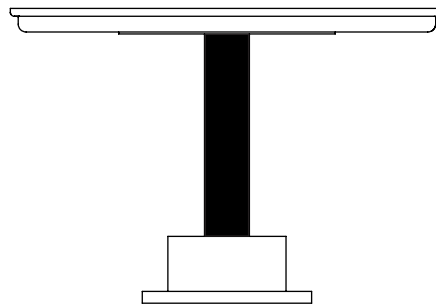

Product
Sheet

Delivery delays

8 weeks

Materials	Metal, stone, wood		
Available finishes For the central tube	 Brass	Polished-varnished Polished-unvarnished	Brushed
	 Nickel	Polished-varnished	Brushed
Available finishes For the top plate	 Marquina Nero Marble	Varnished	Softened mat
	 Carrara Marble	Varnished	Softened mat
	 Black Spider Marble		Leather
	 Titanium Granit		Leather
Available finishes For the bottom plate and the base*	 Melanzana/Blu carbone	Piano lacquer	Mat lacquer
	 Bianco latte/Blu carbone	Piano lacquer	Mat lacquer
	 Caramelo/Blu carbone	Piano lacquer	Mat lacquer

* one color combination only, at your choice

* the color of the bottom plate is the same as the bottom part of the base

Dimensions

H. 750 mm
L. 1100 mm
P. 1100 mm
112 kg

Notes

- It is impossible to mix the lacquers (so the set is either piano lacquered or mat lacquered)
- The lacquered set is bicoloured
- For any customization request (size, finishes...), please contact us
- Our products are handcrafted, dimensions and finishes may vary slightly from one model to another