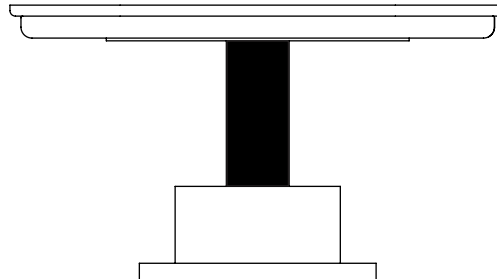

Delivery delays

8 weeks

Materials

Metal, stone, wood

Available finishes

For the central tube

Brass

Polished-varnished
Polished-unvarnished

Brushed

Nickel

Polished-varnished

Brushed

Available finishes

For the top plate

Marquina Nero Marble

Varnished

Softened mat

Carrara Marble

Varnished

Softened mat

Black Spider Marble

Leather

Titanium Granit

Leather

Available finishes

For the bottom plate and the base*

Caramelo

Piano lacquer

Mat lacquer

Blu carbone

Piano lacquer

Mat lacquer

Melanzana

Piano lacquer

Mat lacquer

* one color only, at your choice

Dimensions

H. 500 mm

L. 900 mm

P. 900 mm

97 kg

Notes

- It is impossible to mix the lacquers (so the set is either piano lacquered or mat lacquered)
- The lacquered set is of plain color
- For any customization request (size, finishes...), please contact us

- Our products are handcrafted, dimensions and finishes may vary slightly from one model to another