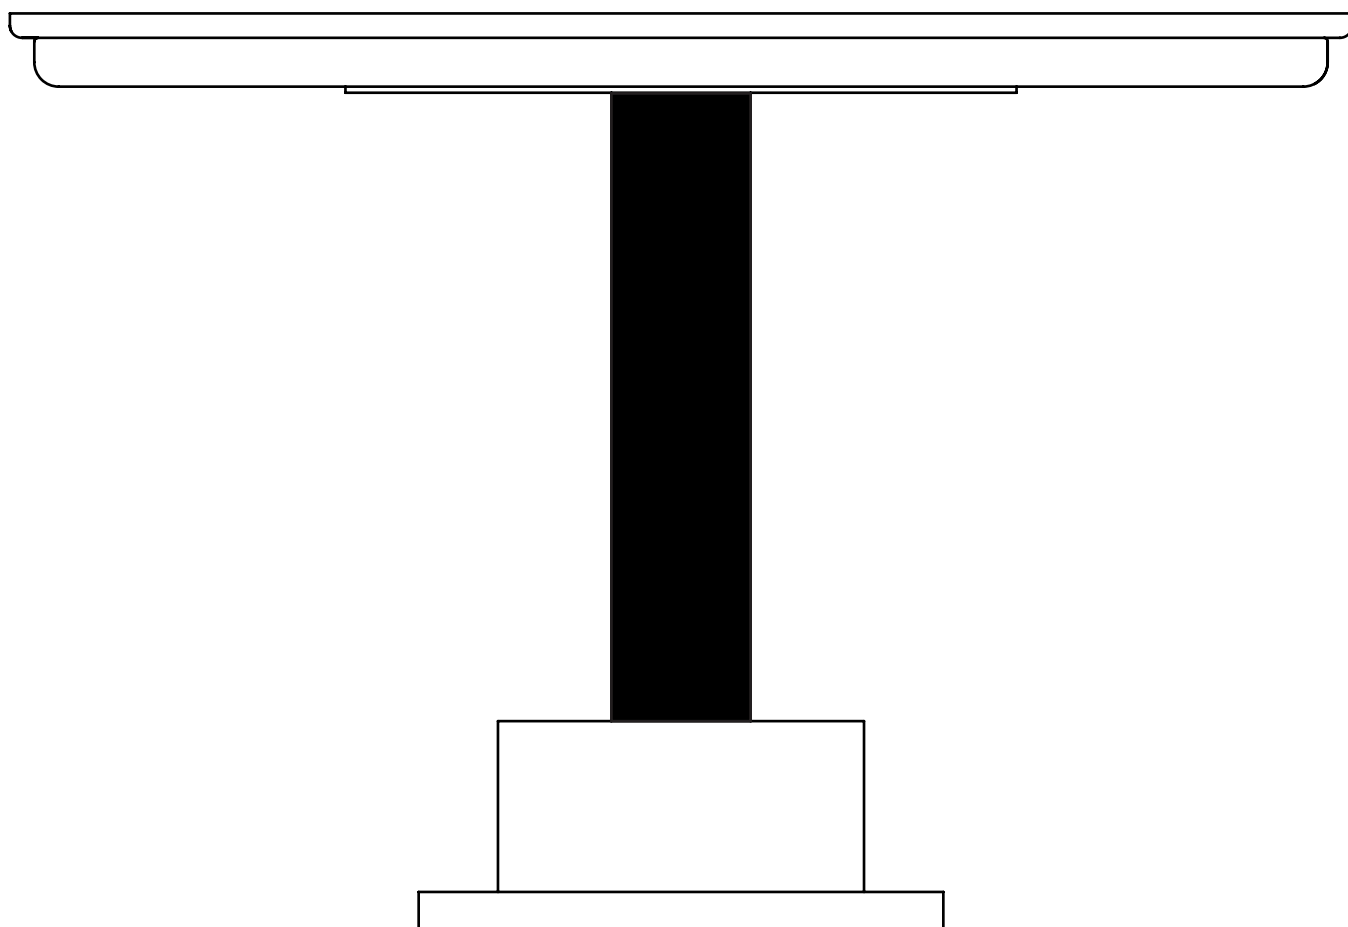

Product
Sheet

Delivery delays

8 weeks

Materials

Metal, stone, wood

Available finishes

For the central tube

Brass