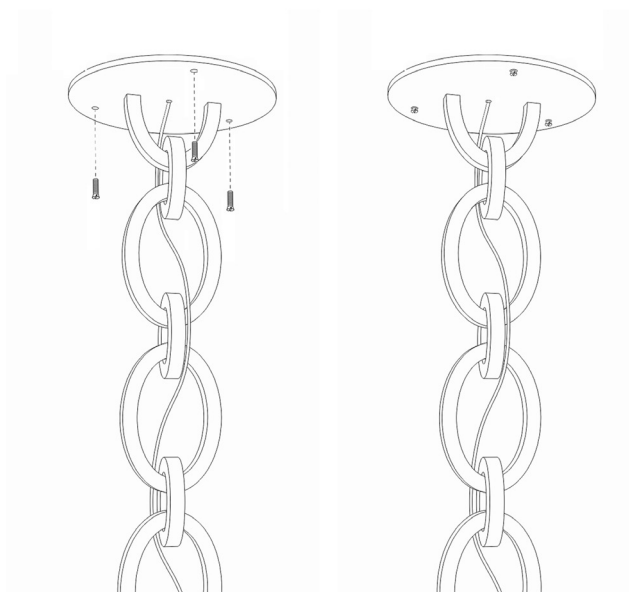

Installation
instructions

Instructions

- Must be installed by a professional
- Handle components with care.
- Wear gloves during installation

Assembly time

1h

Number of people required

2

1

Connect the wires to the power supply.

2

Refit the plate and secure it to the ceiling.

Installation instructions

Big Chain 01

Instructions

- Must be installed by a professional
- Handle components with care.
- Wear gloves during installation

Assembly time

1h

Number of people required

2

3

For further information, please refer to the assembly instructions for the corresponding chandelier/suspension .
