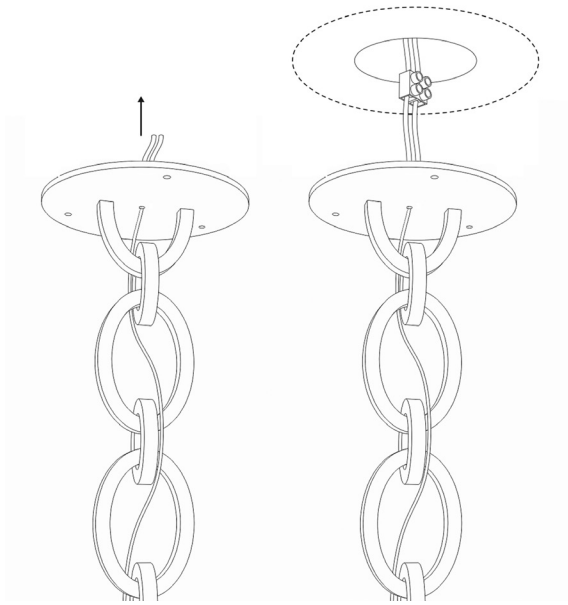

Installation
instructions

Instructions

- Must be installed by a professional
- Handle components with care.
- Wear gloves during installation

Assembly time

1h

Number of people required

2

1

Connect the wires to the power supply.

2

Refit the plate and secure it to the ceiling.

Installation instructions

Big Chain 01

Instructions

- Must be installed by a professional
- Handle components with care.
- Wear gloves during installation