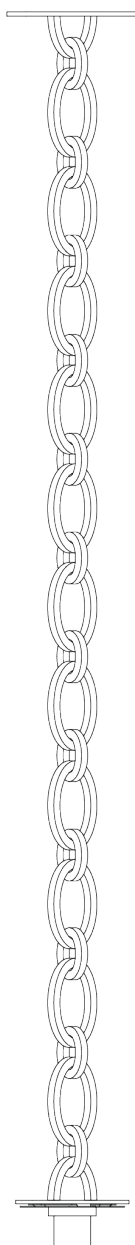

Product
Sheet

Delivery delays
8 weeks

Materials

Brass

Available finishes
For the chain

 Canon de fusil

Graphite

 Brass

Brush

Chain link dimensions:

Large chain link: 100 mm x 60 mm

Little chain link: 60 mm x 40 mm

Thickness: 10 mm

Depth : 10 mm

Dimensions

Custom height.

3,5 kg / meter

Available for:

Chandelier
01 V1

Chandelier
01 V1

Chandelier
04

Chandelier
05

Chandelier
12

Chandelier
11

Fixing options Other pavilions available on request.	<p>Plate</p>  <p>H. 4 mm Ø. 150 mm</p>
--	---
