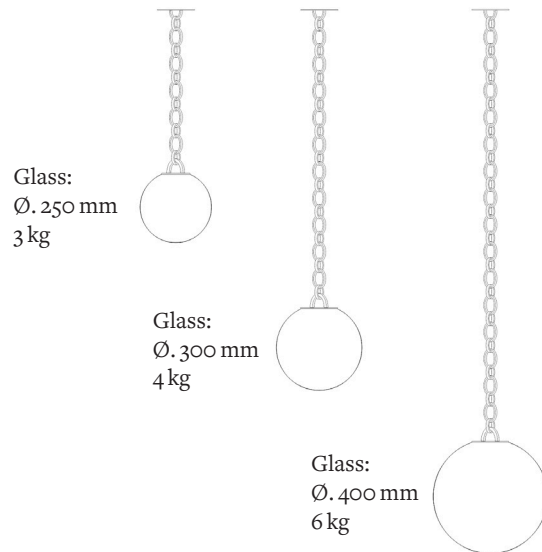

Delivery delays
8 weeks

Materials Brass, hand-blown glass

Available finishes
For the chain and the plates

- Canon de fusil
- Graphite
- Brass
- Brushed

Available finishes
For the glass

Hand-blown glass

- Cobalt
- Emmeraude
- Ambré
- Amethyst

Dimensions
Chaîne:
Custom height
3 kg / m

Pendant also available on
Big Chain 01 and Tube

Chain link dimensions:

Large chain link: 60 mm x 40 mm
Little chain link: 40 mm x 30 mm
Thickness: 5 mm
Depth : 10 mm

Light sources 1x Led E27 / 4,2 W 220V
Dimmable option: 1x Led E27 / 4W 220V

Class 1

Certifications Conformité CE

Notes

- Finishes cannot be mixed
- For any customization request (size, finish...), please contact us
- As our lamps are handcrafted, dimensions and finishes may vary slightly from one model to another.

Fixing options

Other pavilions available on request.

Plate

H. 4 mm
Ø. 150 mm