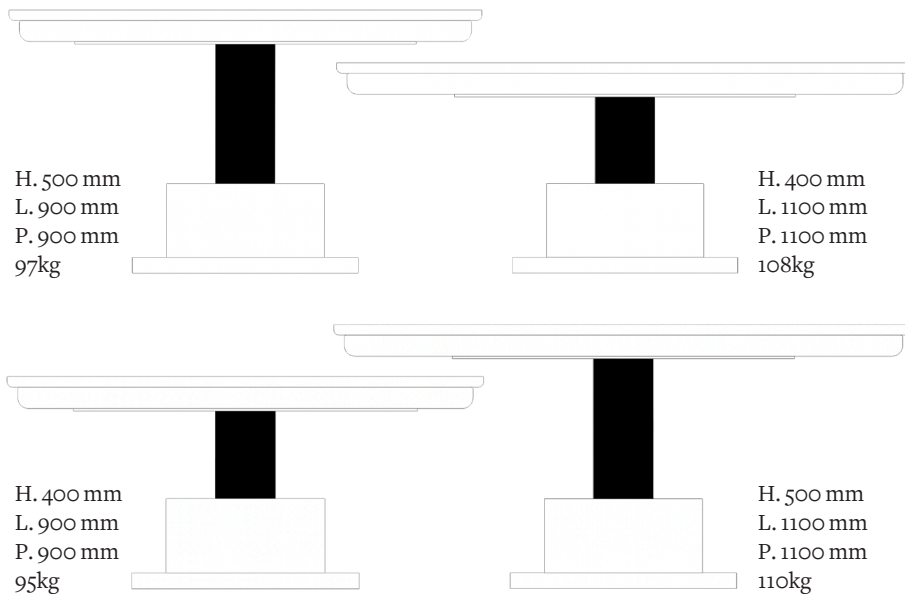

Available finishes
For the top plate

 Marquina Nero Marble	Varnished	Softened mat
 Carrare Marble	Varnished	Softened mat

Available finishes
For bottom plate and base*.

*Any color combination is possible.
Bottom plate and base can be plain
or two-tone.

Dimensions

Notes

- It is not possible to mix lacquers (the set is therefore either piano-lacquer or mat-lacquer).
- All lacquers are solid color
- For any customization request (size, finish...), please contact us.
- As our tables are handcrafted, dimensions and finishes may vary slightly from one model to another.