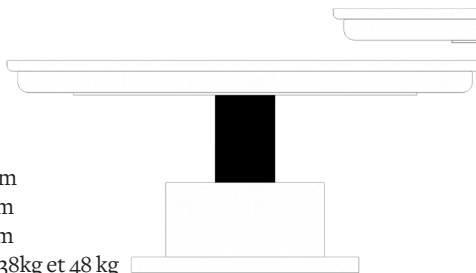

 Beech

Oiled

 Chestnut Tree

Oiled

Dimensions

H. 500 mm
L. 900 mm
P. 900 mm
Between 38kg et 48 kg

H. 400 mm
L. 1100 mm
P. 1100 mm
Between 38kg et 48 kg

H. 400 mm
L. 900 mm
P. 900 mm
Between 38kg et 48 kg

H. 500 mm
L. 1100 mm
P. 1100 mm
Between 38kg et 48 kg

Notes

- Wood cannot be mixed
- For any customization request (size, finish...), please contact us.

- As our tables are handcrafted, dimensions and finishes may vary slightly from one model to another.