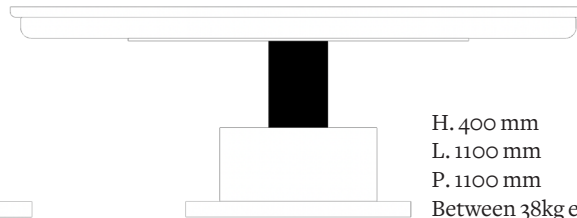

 Beech

Oiled

 Chestnut Tree

Oiled

Dimensions

H. 500 mm
L. 900 mm
P. 900 mm
Between 38kg et 48 kg

H. 400 mm
L. 1100 mm
P. 1100 mm
Between 38kg et 48 kg

H. 400 mm
L. 900 mm
P. 900 mm
Between 38kg et 48 kg

H. 500 mm
L. 1100 mm
P. 1100 mm
Between 38kg et 48 kg

Notes

- Wood cannot be mixed
- For any customization request (size, finish...), please contact us.

- As our tables are handcrafted, dimensions and finishes may vary slightly from one model to another.