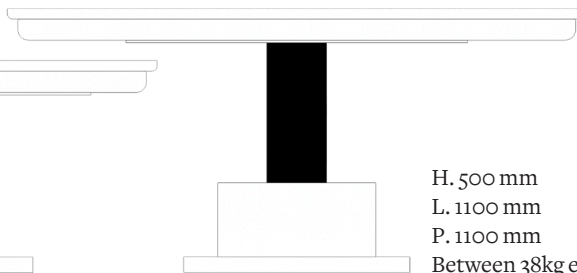

 Beech

Oiled

 Chestnut Tree

Oiled

Dimensions

H. 500 mm
L. 900 mm
P. 900 mm
Between 38kg et 48 kg

H. 400 mm
L. 1100 mm
P. 1100 mm
Between 38kg et 48 kg

H. 400 mm
L. 900 mm
P. 900 mm
Between 38kg et 48 kg

H. 500 mm
L. 1100 mm
P. 1100 mm
Between 38kg et 48 kg

Notes

- Wood cannot be mixed
- For any customization request (size, finish...), please contact us.

- As our tables are handcrafted, dimensions and finishes may vary slightly from one model to another.