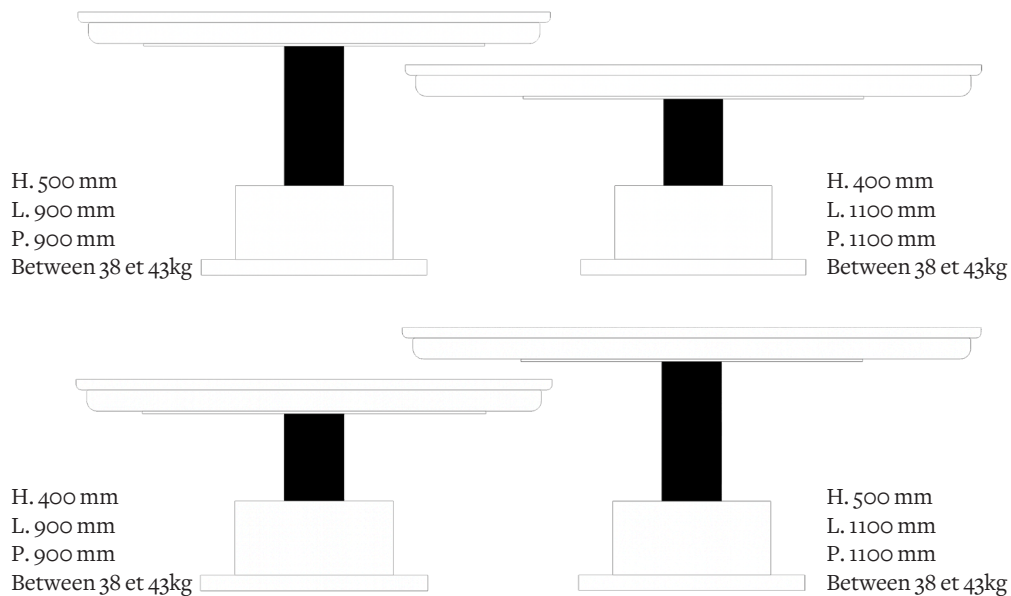

Delivery delays
8 weeks

Materials Metal, wood

Available finishes
For the central tube

● Brass	Polished-varnished Polished-unvarnished	Brushed
● Nickel	Polished-varnished	Brushed
● Canon de fusil	Polished	

Available finishes

For the top plate, the bottom plate and base*.

*Any color combination is possible. Bottom plate and base can be plain or two-tone.

● Blu Anatra	Piano lacquer	Mat lacquer
● Blu Carbone	Piano lacquer	Mat lacquer
● Blu Profondo	Piano lacquer	Mat lacquer
● Caramelo	Piano lacquer	Mat lacquer
● Melanzana	Piano lacquer	Mat lacquer
● Terracotta	Piano lacquer	Mat lacquer
● Bianco Latte	Piano lacquer	Mat lacquer

Dimensions

Notes

- It is not possible to mix lacquers (the set is therefore either piano-lacquer or mat-lacquer).
- All lacquers are solid color
- For any customization request (size, finish...), please contact us.
- As our tables are handcrafted, dimensions and finishes may vary slightly from one model to another.