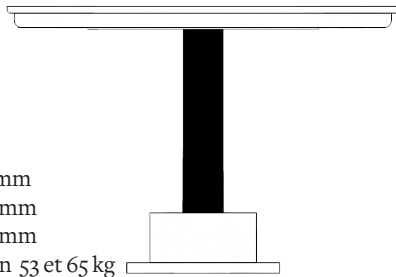

Oiled

Beech

Oiled

Chestnut Tree

Oiled

Dimensions

H. 750 mm

L. 1100 mm

P. 1100 mm

Between 53 et 65 kg

H. 750 mm

L. 900 mm

P. 900 mm

Between 53 et 65 kg

Notes

- Wood cannot be mixed
- For any customization request (size, finish...), please contact us.