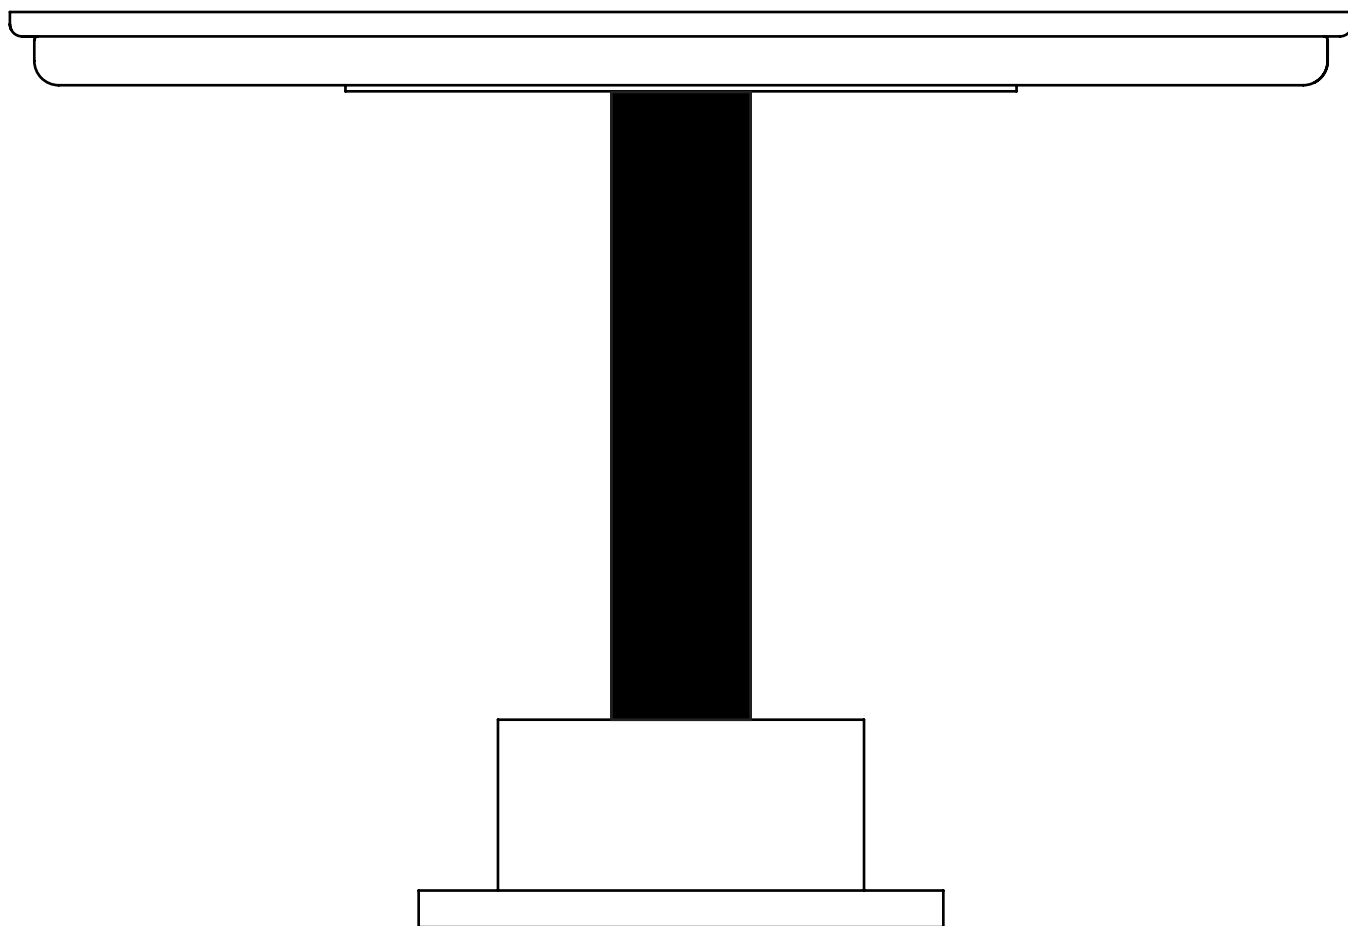

Product
Sheet

Delivery delays

8 weeks

Materials

Metal, wood

Available finishes

For the central tube

Brass

Oiled

Beech

Oiled

Chestnut Tree

Oiled

Dimensions

H. 750 mm

L. 1100 mm

P. 1100 mm

Between 53 et 65 kg

H. 750 mm

L. 900 mm

P. 900 mm

Between 53 et 65 kg

Notes

- Wood cannot be mixed
- For any customization request (size, finish...), please contact us.