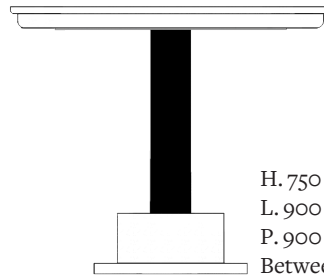

Oiled

Beech

Oiled

Chestnut Tree

Oiled

Dimensions

H. 750 mm

L. 1100 mm

P. 1100 mm

Between 53 et 65 kg

H. 750 mm

L. 900 mm

P. 900 mm

Between 53 et 65 kg

Notes

- Wood cannot be mixed
- For any customization request (size, finish...), please contact us.

- As our tables are handcrafted, dimensions and finishes may vary slightly from one model to another.