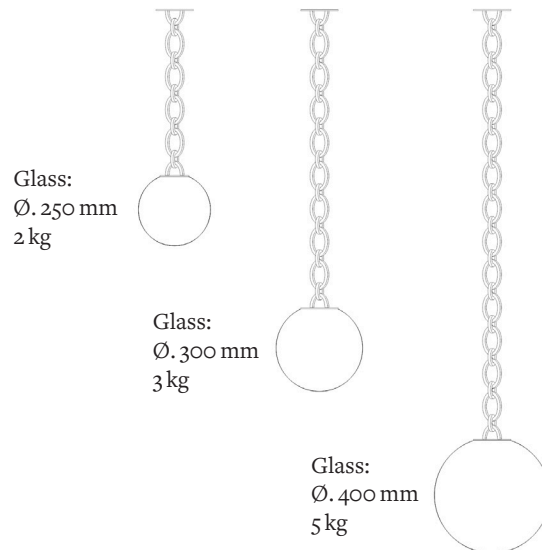

Delivery delays
8 weeks

Materials Brass, hand-blown glass

Available finishes
For the chain and the plates

- Canon de fusil
- Graphite
- Brass
- Brushed

Available finishes
For the glass

Hand-blown glass

- Brilliant pearl glass
- Matt pearl glass

Dimensions

Chain:
Custom height
3,5 kg / m

Pendant also available on
Small Chain 01 and Tube

Chain link dimensions:

Large chain link: 100 mm x 60 mm
Little chain link: 60 mm x 40 mm
Thickness: 10 mm
Depth: 10 mm

Light sources 1x Led E27 / 4,2 W 220V
Dimmable option: 1x Led E27 / 4W 220V

Class 1

Certifications Conformité CE

Notes

- For any customization request (size, finish...), please contact us
- As our lamps are handcrafted, dimensions and finishes may vary slightly from one model to another.

Fixing options Plate

Other pavilions available on request.

H. 4 mm
Ø. 150 mm