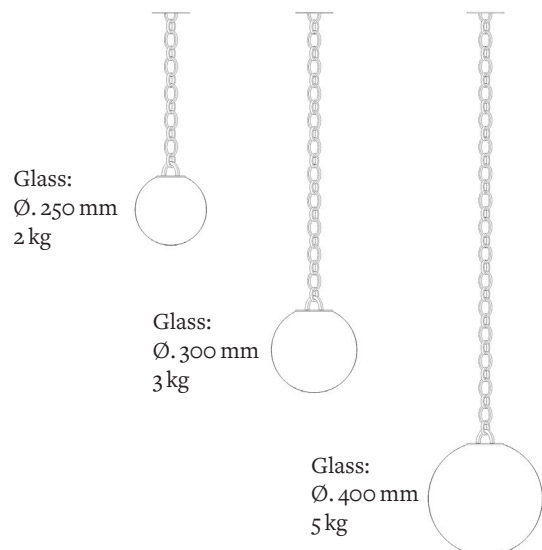

Delivery delays
8 weeks

Materials Brass, hand-blown glass

Available finishes
For the chain and the plates

- Canon de fusil
- Graphite
- Brass
- Brushed

Available finishes
For the glass

Hand-blown glass

- Brilliant pearl glass
- Matt pearl glass

Dimensions

Chain:
Custom height
3 kg / m

Pendant also available on
Big Chain 01 and Tube

Chain link dimensions:

Large chain link: 60 mm x 40 mm
Little chain link: 40 mm x 30 mm
Thickness: 5 mm
Depth: 10 mm

Light sources 1x Led E27 / 4,2 W 220V
Dimmable option: 1x Led E27 / 4W 220V

Class 1

Certifications Conformité CE

Notes

- For any customization request (size, finish...), please contact us
- As our lamps are handcrafted, dimensions and finishes may vary slightly from one model to another.

Fixing options Plate

Other pavilions available on request.

H. 4 mm
Ø. 150 mm