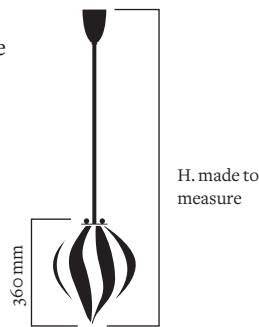

Product  
sheet

**Delivery delays**  
8 weeks

**Materials** Fluted brass, mouth blown glass

**Available finishes**

 Brass	Polished lacquered Unlacquered polished	Brushed
 Nickel	Polished lacquered	Brushed

**Available colors**  
For the glass

<b>Canne:</b>	 Nero Bianco	 Blu	 Rosa Rosso
	 Senape Bianco	 Senape Grigio	 Viola
<b>Spirale:</b>	 Rosa Rosso	 Senape	
	 Verde	 Rosa Blu	

**Dimensions**

Canne  
H. made to measure  
W. 270 mm  
12 kg

Spirale  
H. made to measure  
W. 270 mm  
12 kg

**Glass dimensions**

H. 360 mm  
W. 270 mm

**Light sources**

1 x Led E27 / 4,2 W. 220V  
Dimmable option : 1 x Led E27 / 4 W. 220V

**Class 1**

**Certifications**

**Fixing options**

Regular thread guard

H. 120 mm  
Ø. 90 mm

Plate

H. 4 mm  
Ø. 150 mm

Plate

H. 4 mm  
Ø. 150 mm