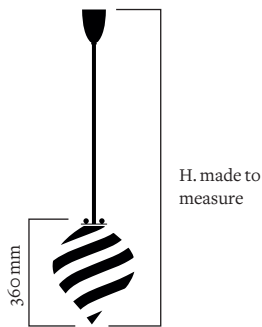

Product  
sheet

**Delivery delays**  
8 weeks

**Materials** Fluted brass, mouth blown glass

**Available finishes**

 Brass	Polished lacquered Unlacquered polished	Brushed
 Nickel	Polished lacquered	Brushed

**Available colors**  
For the glass

<b>Canne:</b>	 Nero Bianco	 Blu	 Rosa Rosso
	 Senape Bianco	 Senape Grigio	 Viola
<b>Spirale:</b>	 Rosa Rosso	 Senape	
	 Verde	 Rosa Blu	

**Dimensions**

Canne  
H. made to measure  
W. 270 mm  
12 kg

Spirale  
H. made to measure  
W. 270 mm  
12 kg

**Glass dimensions**

H. 360 mm  
W. 270 mm

**Light sources**

1 x Led E27 / 4,2 W. 220V  
Dimmable option : 1 x Led E27 / 4 W. 220V

**Class 1**

**Certifications**

**Fixing options**

Regular thread guard

H. 120 mm  
Ø. 90 mm

Plate

H. 4 mm  
Ø. 150 mm

Plate

H. 4 mm  
Ø. 150 mm