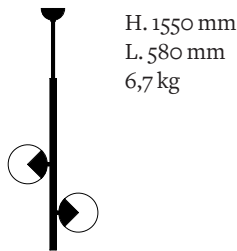

Product  
sheet

**Delivery delays**  
6 to 8 weeks

**Materials** Smooth brass tubes, glossy mouth blown glass

**Available finishes**

 Brass	Polished lacquered	Brushed
	Polished unlacquered	
 Nickel	Polished lacquered	Brushed
 Matte black tube + brass		
 Matte black tube + nickel		

**Available colors**

For cupolas

 Pistachio	 Pink	 Lemon
 Sky blue	 Night blue	

**Dimensions**

**Diameter of glass spheres** 250 mm

**Light sources** 2 x Led G9 / 5W. 220V **Class 1**  
Dimmable option : 2 x Led G9 / 2W. 220V

**Certifications** EC declaration of conformity **IP 20**

- Notes**
- Color choices for the cupolas need to be specified this way : from top to bottom
  - Bulbs are optional
  - Dimmable switch is provided with the dimmable option
  - Additional charges for any changes or special orders
  - As our lamps are handcrafted, the dimensions and finishes may vary slightly from one model to another

**Fixing options**

Regular thread guard

H. 160 mm  
Ø. 75 mm

Plate

H. 4 mm  
Ø. 180 mm

Reclining plate

H. 4 mm  
Ø. 180 mm