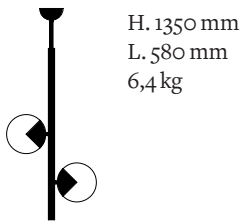

**Available colors**

For cupolas

 Pistachio	 Pink	 Lemon
 Sky blue	 Night blue	

**Dimensions**

**Diameter of glass spheres** 250 mm

**Light sources** 2 x Led G9 / 5W. 220V **Class 1**  
Dimmable option : 2 x Led G9 / 2W. 220V

**Certifications** EC declaration of conformity **IP 20**

- Notes**
- Color choices for the cupolas need to be specified this way : from top to bottom
  - Bulbs are optional
  - Dimmable switch is provided with the dimmable option
  - Additional charges for any changes or special orders
  - As our lamps are handcrafted, the dimensions and finishes may vary slightly from one model to another

**Fixing options**

Regular thread guard

H. 160 mm  
Ø. 75 mm

Plate

H. 4 mm  
Ø. 180 mm

Reclining plate

H. 4 mm  
Ø. 180 mm