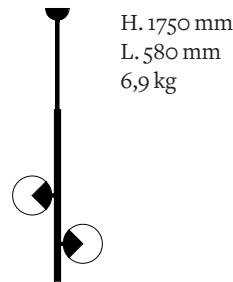

Product  
sheet

**Delivery delays**  
6 to 8 weeks

**Materials** Smooth brass tubes, glossy mouth blown glass

**Available finishes**

 Brass	Polished lacquered	Brushed
	Polished unlacquered	
 Nickel	Polished lacquered	Brushed
 Matte black tube + brass		
 Matte black tube + nickel		

**Available colors**

For cupolas

 Pistachio	 Pink	 Lemon
 Sky blue	 Night blue	

**Dimensions**

**Diameter of glass spheres** 250 mm

**Light sources** 2 x Led G9 / 5W. 220V **Class 1**  
Dimmable option : 2 x Led G9 / 2W. 220V

**Certifications** EC declaration of conformity **IP 20**

- Notes**
- Color choices for the cupolas need to be specified this way : from top to bottom
  - Bulbs are optional
  - Dimmable switch is provided with the dimmable option
  - Additional charges for any changes or special orders
  - As our lamps are handcrafted, the dimensions and finishes may vary slightly from one model to another

**Fixing options**

Regular thread guard

H. 160 mm  
Ø. 75 mm

Plate

H. 4 mm  
Ø. 180 mm

Reclining plate

H. 4 mm  
Ø. 180 mm