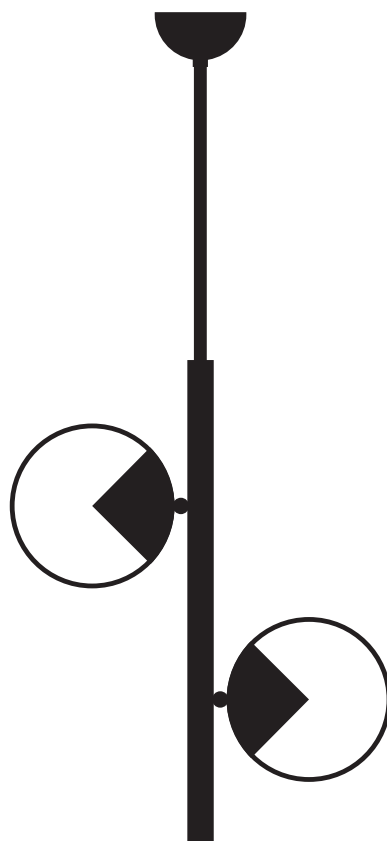

Product
sheet

Delivery delays
6 to 8 weeks

Materials Smooth brass tubes, glossy mouth blown glass

Available finishes

 Brass	Polished lacquered	Brushed
	Polished unlacquered	
 Nickel	Polished lacquered	Brushed
 Matte black tube + brass		
 Matte black tube + nickel		

Available colors
For cupolas

 Pistachio	 Pink	 Lemon
 Sky blue	 Night blue	

Dimensions

H. 900 mm
W. 510 mm
4 kg

H. 1100 mm
W. 510 mm
4.3 kg

H. 1300 mm
W. 510 mm
4.4 kg

H. 1500 mm
W. 510 mm
4.5 kg

Diameter of glass spheres 220 mm

Light sources 2 x Led G9 / 5W. 220V
Dimmable option : 2 x Led G9 / 2W. 220V

Class 1

Certifications EC declaration of conformity

IP 20

- Notes**
- Color choices for the cupolas need to be specified this way : from top to bottom
 - Bulbs are optional
 - Dimmable switch is provided with the dimmable option
 - Additional charges for any changes or special orders
 - As our lamps are handcrafted, the dimensions and finishes may vary slightly from one model to another

Fixing options

Regular thread guard

H. 60 mm
Ø. 120 mm

Plate

H. 4 mm
Ø. 150 mm

Reclining plate

H. 4 mm
Ø. 150 mm