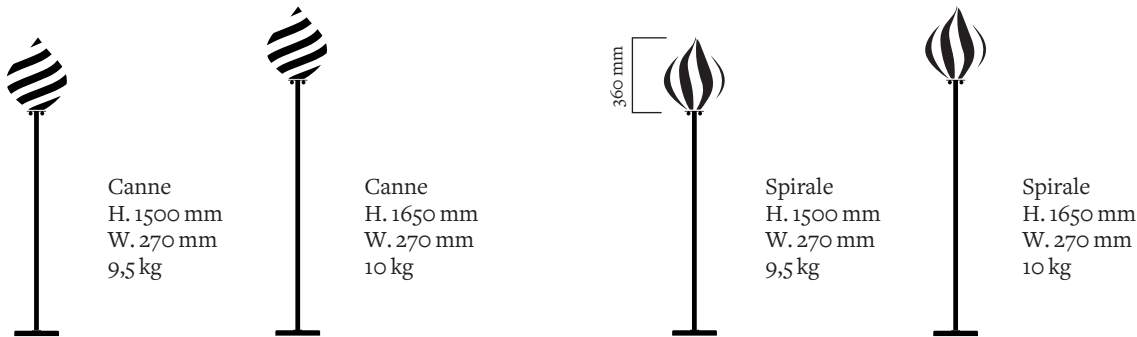

Available colors
For the glass

Canne :	 Nero Bianco	 Blu	 Rosa Rosso
	 Senape Bianco	 Senape Grigio	 Viola
Spirale :	 Rosa Rosso	 Senape	
	 Verde	 Rosa Blu	

Dimensions

Light sources 1 x Led E27 / 4,2 W. 220V
Dimmable option : 1 x Led E27 / 4 W. 220V

Electrical connection options

Power cable :
Black / 210 cm

Visible cable
without switch

Visible cable
with switch