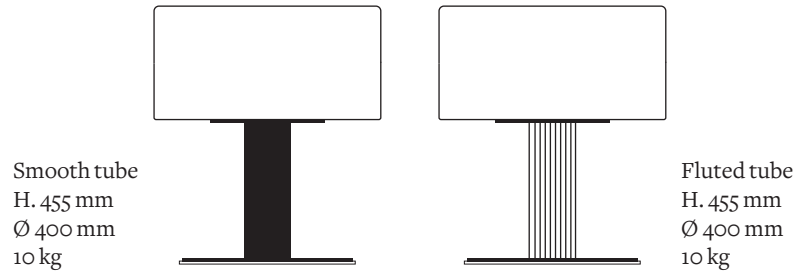

Product
Sheet

Delivery delays
8 weeks

Materials

Brass and fabric

Available finishes

1 for both plates and smooth or fluted central tube.
1 for the ring.

 Brass	Polished lacquered	Brushed
	Polished unlacquered	
 Nickel-plated brass	Polished lacquered	Brushed
 Copper-plated brass	Polished lacquered	Brushed
	Polished unlacquered	
 Gunmetal Graphite	 Gunmetal Bronze	

Available finishes

For the seat*

See the document «Fabric sheet».

*one fabric only, at your choice

Dimensions

Notes

- Custom Sizes & Finishes available on request
- It is impossible to mix fabrics
- Our products are handcrafted, dimensions and finishes may vary slightly from one model to another