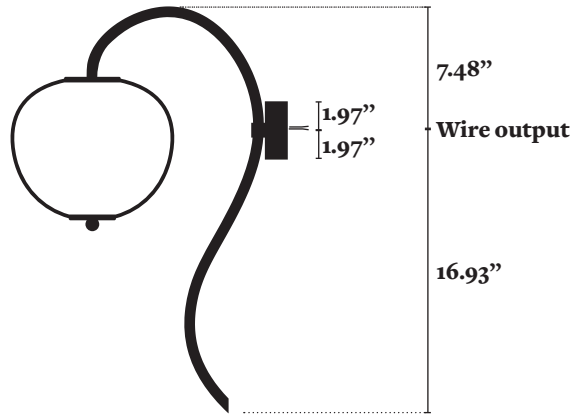

Available colors
For the glass

 Enamel Soft White	 Rich Grey	 Opale Grey	 Lemon
 Mustard Yellow	 Soft Rose	 Jade Green	

Dimensions

H. 24.41"
W. 10.31"
D. 16.34"
9.92 lb

Glass dimensions 9.02"
10.31"

Light source 1 x Led G9 / Max.10W. 110V.

Electrical connection options

Cable integrated in the thread guard

Visible cable

Visible cable and switch

Wire output dimensions

For cable integrated in the thread guard

Mounting plate dimensions

For wire output and wall mounting holes