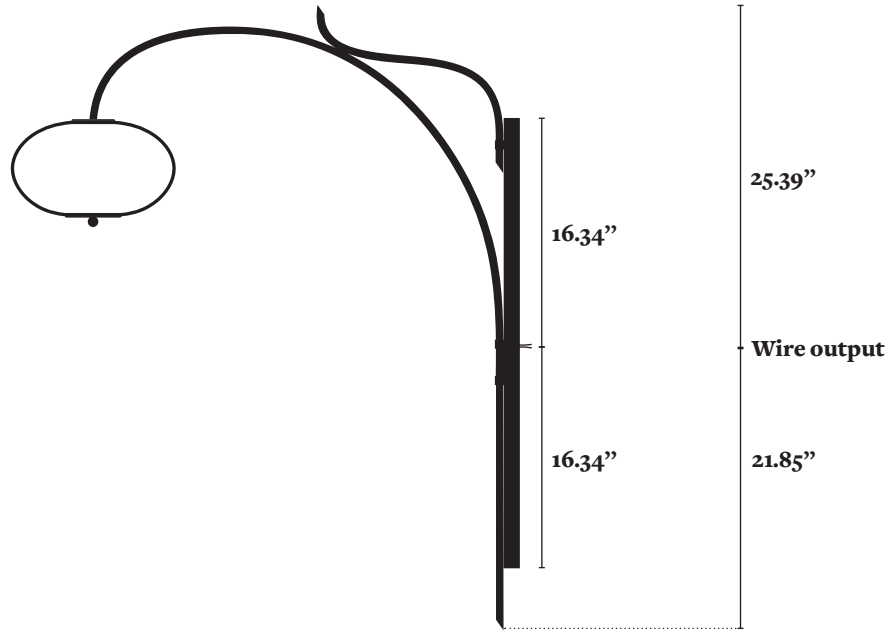

Dimensions

H. 47.24"
W. 12.60"
16.76 lb

Glass dimensions

H. 7.48"
W. 12.60"

Light source

1 x Led G9 / Max.10W. 110V.

Certifications

UL Listed Components

Class 2

IP20

Notes

• **Custom Sizes & Finishes available on request**

- As our lamps are handcrafted, dimensions, finishes and glass color may vary slightly from one model to another
- Bulb not provided

Thread guard dimensions

H. 32.68"
W. 2.36"

Electrical connection options

Cable integrated in the thread guard

Visible cable

Visible cable and switch

Wire output dimensions

For cable integrated in the thread guard

Mounting plate dimensions

For wire output and wall mounting holes