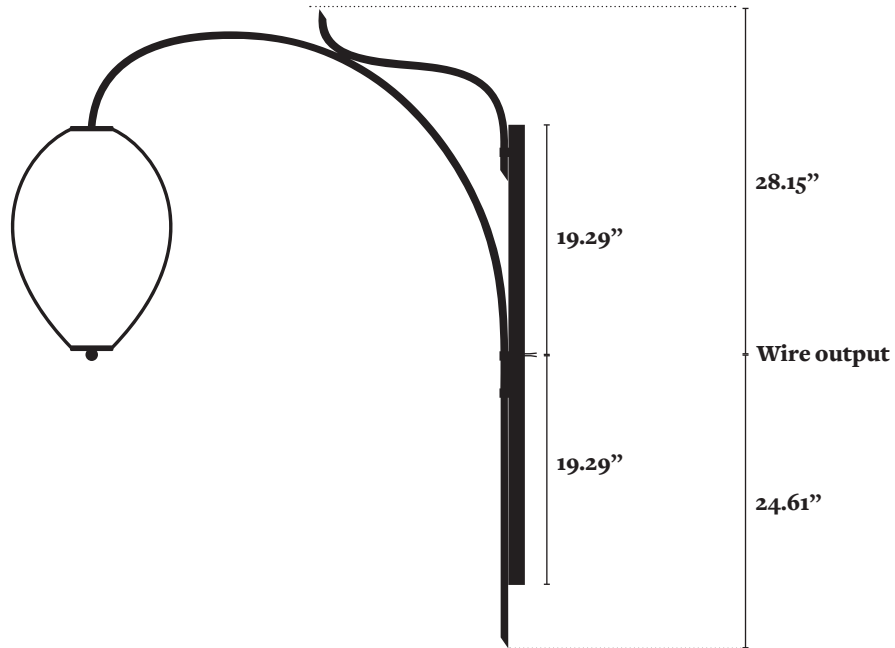

Product Sheet

Wall lamp China 10

Collection 02

Wire output dimensions

For cable integrated in the thread guard