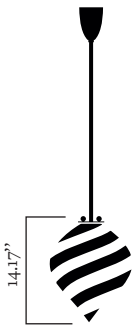

Product
sheet

Delivery delays
8 weeks

Materials Fluted brass, mouth-blown glass

Available finishes

 Brass	Polished-varnished Polished-unvarnished	Brushed
 Nickel-plated brass	Polished-varnished	Brushed
 Copper-plated brass	Polished-varnished Polished-unvarnished	Brushed
 Gun metal Graphite		
 Gun metal Bronze		

Available colors
For the glass

Canne :	 Nero Bianco	 Blu	 Rosa Rosso
	 Senape Bianco	 Senape Grigio	 Viola
Spirale :	 Rosa Rosso	 Senape	
	 Verde	 Rosa Blu	

Dimensions

Canne
H. made to measure
W. 10.63"
26.46 lb

Spirale
H. made to measure
W. 10.63"
26.46 lb

Light sources 1 x Led E26 / T30 - H.7,3" / Max.10W. 110V.

Certifications UL Listed Components **Class 2** **IP 20**

Notes

- **Custom Sizes & Finishes available on request**
- As our lamps are handcrafted, the dimensions and finishes may vary slightly from one model to another
- As the glasses are mouth blown, the colors may vary slightly from one model to another
- Bulb not provided

Fixing options

Regular thread guard

H. 4.72"
Ø. 3.54"

Plate

H. 0.16"
Ø. 5.91"

Reclining Plate

H. 0.16"
Ø. 5.91"