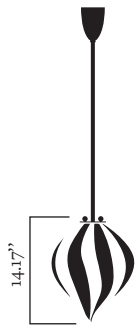

Product
sheet

Delivery delays
8 weeks

Materials Fluted brass, mouth-blown glass

Available finishes

 Brass	Polished-varnished Polished-unvarnished	Brushed
 Nickel-plated brass	Polished-varnished	Brushed
 Copper-plated brass	Polished-varnished Polished-unvarnished	Brushed
 Gun metal Graphite		
 Gun metal Bronze		

Available colors
For the glass

Canne :	 Nero Bianco	 Blu	 Rosa Rosso
	 Senape Bianco	 Senape Grigio	 Viola
Spirale :	 Rosa Rosso	 Senape	
	 Verde	 Rosa Blu	

Dimensions

Canne
H. made to measure
W. 10.63"
26.46 lb

Spirale
H. made to measure
W. 10.63"
26.46 lb

Light sources 1 x Led E26 / T30 - H.7,3" / Max.10W. 110V.

Certifications UL Listed Components **Class 2** **IP 20**

Notes

- **Custom Sizes & Finishes available on request**
- As our lamps are handcrafted, the dimensions and finishes may vary slightly from one model to another
- As the glasses are mouth blown, the colors may vary slightly from one model to another
- Bulb not provided

Fixing options

Regular thread guard

H. 4.72"
Ø. 3.54"

Plate

H. 0.16"
Ø. 5.91"

Reclining Plate

H. 0.16"
Ø. 5.91"