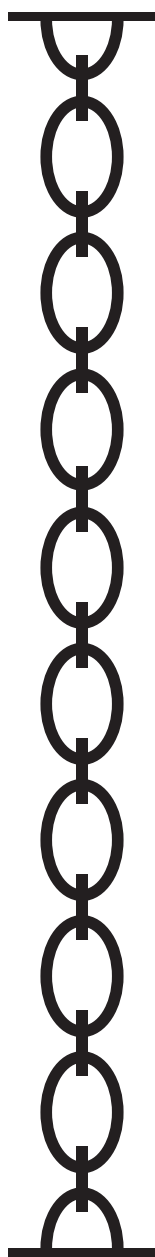

Product
Sheet

Delivery delays
8 weeks

Materials Solid brass

Available finishes
For the chain

 Gun metal Graphite

 Gun metal Bronze

 Brass

Brushed

Chain link dimension:

Large chain link: 100 mm x 70 mm

Small chain link: 60 mm x 40 mm

Thickness: 10 mm

Dimensions

Custom height

3,5 kg / meter

Available for

Chandelier
01 V1

Chandelier
01 V2

Chandelier
04

Chandelier
05

Chandelier
12

Chandelier
11

Pendant 01

Pendant 02