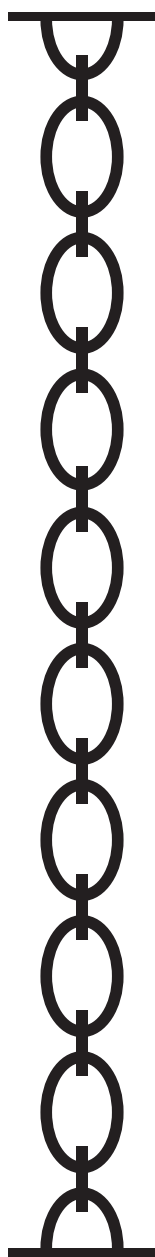

Product  
Sheet

**Delivery delays**  
8 weeks

**Materials** Solid brass

**Available finishes**  
For the chain

-  Brushed brass
-  Gunmetal graphite
-  Gunmetal bronze

**Link dimensions:**  
Large link: 3.94" x 2.76"  
Small link: 2.36" x 1.57"  
Thickness: 0.39"

**Dimensions**  
Custom height  
7.72 lb / meter

**Available for**

**Notes**

• **Custom Sizes & Finishes available on request**

- As our lamps are handcrafted, dimensions and finishes may vary slightly from one model to another.
- Finishes cannot be mixed

**Options de fixation**

Solid Plate

H. 0.16"  
Ø. 5.91"

Cylindrical thread guard

H. 2.36"  
Ø. 7.09"

H. 2.36"  
Ø. 5.91"

Cinderella thread guard

H. 4.65"  
Ø. 5.91"