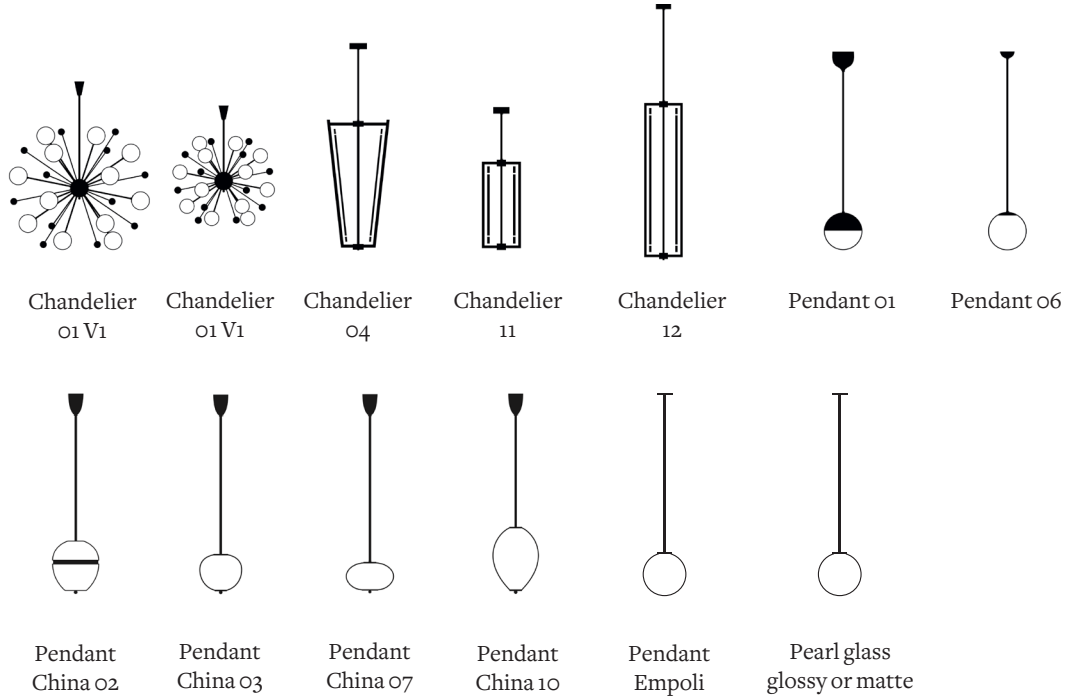

Product  
Sheet

**Delivery delays**  
8 weeks

**Materials** Solid brass

**Available finishes**  
For the chain

-  Brushed brass
-  Gunmetal graphite
-  Gunmetal bronze

**Link dimensions:**  
Large link: 3.94" x 2.76"  
Small link: 2.36" x 1.57"  
Thickness: 0.39"

**Dimensions**  
Custom height  
7.72 lb / meter

**Available for**

**Notes**

• **Custom Sizes & Finishes available on request**

- As our lamps are handcrafted, dimensions and finishes may vary slightly from one model to another.
- Finishes cannot be mixed

**Options de fixation**

Solid Plate

H. 0.16"  
Ø. 5.91"

Cylindrical thread guard

H. 2.36"  
Ø. 7.09"

H. 2.36"  
Ø. 5.91"

Cinderella thread guard

H. 4.65"  
Ø. 5.91"