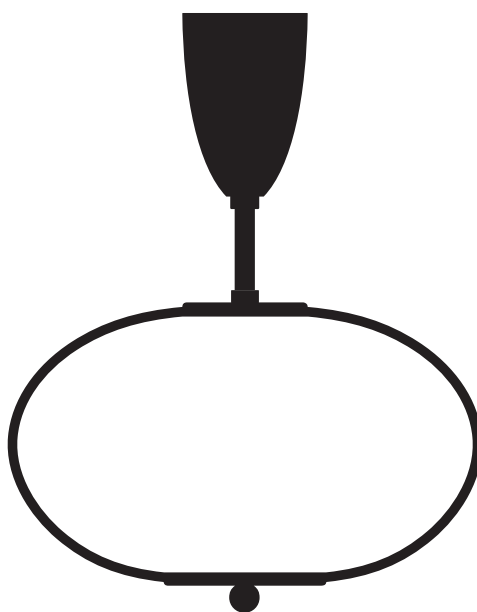

Product
sheet

Delivery delays
8 weeks

Matériaux Solid brass, fluted brass tube, mouth blown glass sculpted with a diamond saw

Available finishes

 Brass	Polished lacquered	Brushed
	Polished unlacquered	
 Nickel-plated brass	Polished lacquered	Brushed
 Copper-plated brass	Polished lacquered	Brushed
	Polished unlacquered	
 Gunmetal Graphite		
 Gun metal Bronze		

Available colors
For the glass

 Enamel Soft White	 Rich Grey	 Opale Grey	 Lemon
 Mustard Yellow	 Soft Rose	 Jade Green	

Dimensions

H. 15.75"
W. 12.60"
10.36 lb

Glass dimensions

H. 7.48"
W. 12.60"

Light source

1 x Led G9 / Max.10W. 110V.

Certifications

UL Listed Components

Class 2

IP20

Notes

• **Custom Sizes & Finishes available on request**

- As our lamps are handcrafted, dimensions, finishes and glass color may vary slightly from one model to another
- Bulb not provided

Thread guard dimensions

H. 4.33"
Ø. 3.15"