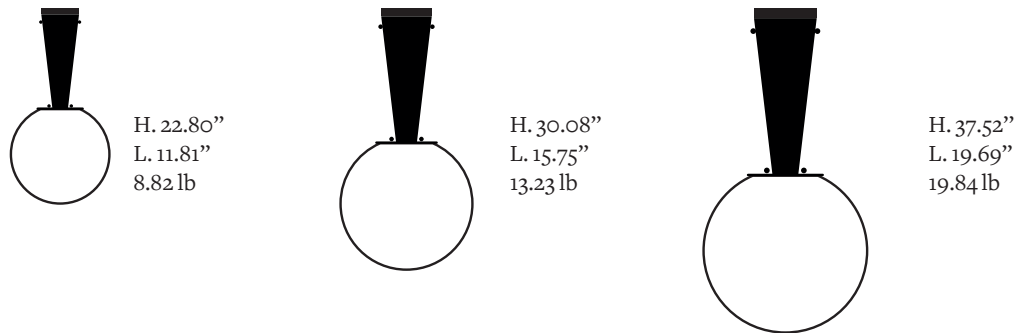

Delivery delays
8 weeks

Materials Solid brass, mouth-blown opal glass

Available finishes
For the cupola

 Brass	Polished-varnished Polished-unvarnished	Brushed
 Nickel-plated brass	Polished-varnished	Brushed
 Copper-plated brass	Polished-varnished Polished-unvarnished	Brushed
 Gun metal Graphite		
 Gun metal Bronze		

Available colours
For the cone

 Blu Senza Tempo	 Verde Immaginario
 Rosa da Sogno	 Grigio Enigmatico

Dimensions

Light source 1 x Led E26 / T30 - H.7,3" / Max.10W. 110V.

Certifications UL Listed Components **Class 2** **IP 20**

Thread guard dimensions