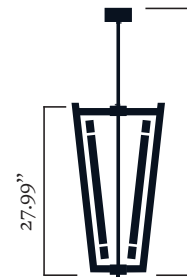

**Available color**

 Black	 Red wine	 Blue ink
 Red brick	 Green pine	 Mustard yellow

**Dimensions**

Option 1

H. made to measure  
W. 15.04"  
22.05 lb

Option 2 – opalin glass

H. made to measure  
W. 15.04"  
22.05 lb

**Fixing options**

Regular thread guard

H. 2.36"  
Ø. 5.91"

Plate

H. 0.16"  
Ø. 5.91"

Reclining plate

H. 0.16"  
Ø. 5.91"