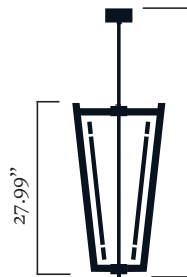

**Available color**

 Black	 Red wine	 Blue ink
 Red brick	 Green pine	 Mustard yellow

**Dimensions**

Option 1

H. made to measure  
W. 15.04"  
22.05 lb

Option 2 – opalin glass

H. made to measure  
W. 15.04"  
22.05 lb

**Fixing options**

Regular thread guard

H. 2.36"  
Ø. 5.91"

Plate

H. 0.16"  
Ø. 5.91"

Reclining plate

H. 0.16"  
Ø. 5.91"