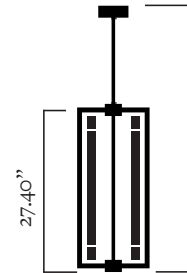

Available color

 Black	 Red wine	 Blue ink
 Red brick	 Green pine	 Mustard yellow

Dimensions

Option .1
H. Made to measure
W. 11.81"
22.05 lb

Option .2 - opalin glass
H. Made to measure
W. 11.81"
22.05 lb

Light sources

6 x LED tube T8 / 8W. 110-120V

Certifications

UL Listed Components

Class 2

IP20

Notes

• Custom Sizes & Finishes available on request

- Option 1 : led tube only
- Option 2 : led tube lined with an opalin glass tube (for a softer light)

- As our lamps are handcrafted, the dimensions and finishes may vary slightly from one model to another
- LED tubes provided

Fixing options

Regular thread guard

H. 2.36"
Ø. 5.91"

Plate

H. 0.16"
Ø. 5.91"

Reclining plate

H. 0.16"
Ø. 5.91"