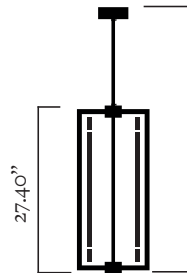

Available color

 Black	 Red wine	 Blue ink
 Red brick	 Green pine	 Mustard yellow

Dimensions

Option .1
H. Made to measure
W. 11.81"
22.05 lb

Option .2 - opalin glass
H. Made to measure
W. 11.81"
22.05 lb

Light sources

6 x LED tube T8 / 8W. 110-120V

Certifications

UL Listed Components

Class 2

IP20

Notes

• Custom Sizes & Finishes available on request

- Option 1 : led tube only
- Option 2 : led tube lined with an opalin glass tube (for a softer light)

- As our lamps are handcrafted, the dimensions and finishes may vary slightly from one model to another
- LED tubes provided

Fixing options

Regular thread guard

H. 2.36"
Ø. 5.91"

Plate

H. 0.16"
Ø. 5.91"

Reclining plate

H. 0.16"
Ø. 5.91"