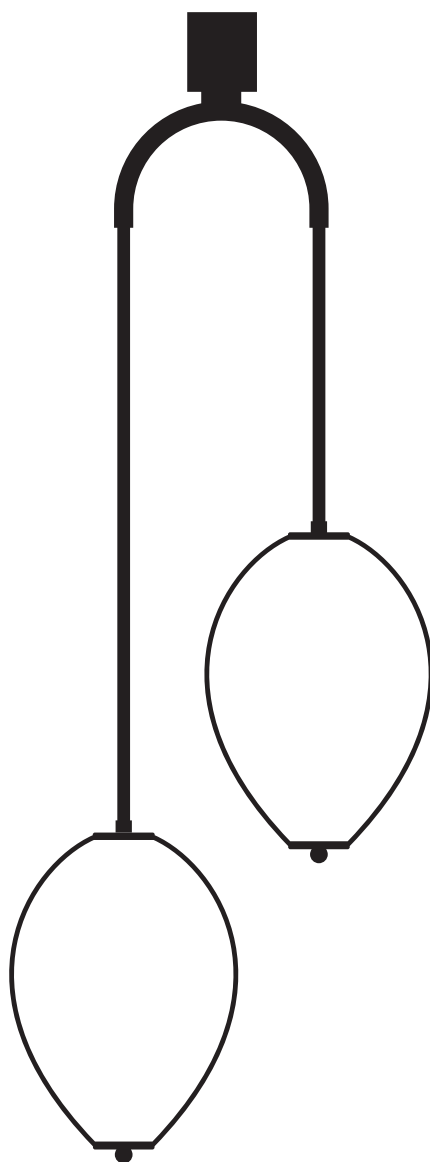

Product
sheet

Delivery delays

8 weeks

Materials

Solid brass, fluted brass tube, mouth blown glass sculpted with a diamond saw

Available finishes

 Brass	Polished lacquered Polished unlacquered	Brushed
 Nickel-plated brass	Polished lacquered	Brushed
 Copper-plated brass	Polished lacquered Polished unlacquered	Brushed
 Gunmetal Graphite		
 Gun metal Bronze		

Available colors

For the glass

 Enamel Soft White	 Rich Grey	 Opale Grey	 Lemon
 Mustard Yellow	 Soft Rose	 Jade Green	

Dimensions

H. 47.83"
W. 17.44"
17.19 lb

Glasses dimensions

H. 13.78"
W. 9.92"

Light sources

Thread guard dimensions

H. 3.15"
Ø. 2.76"