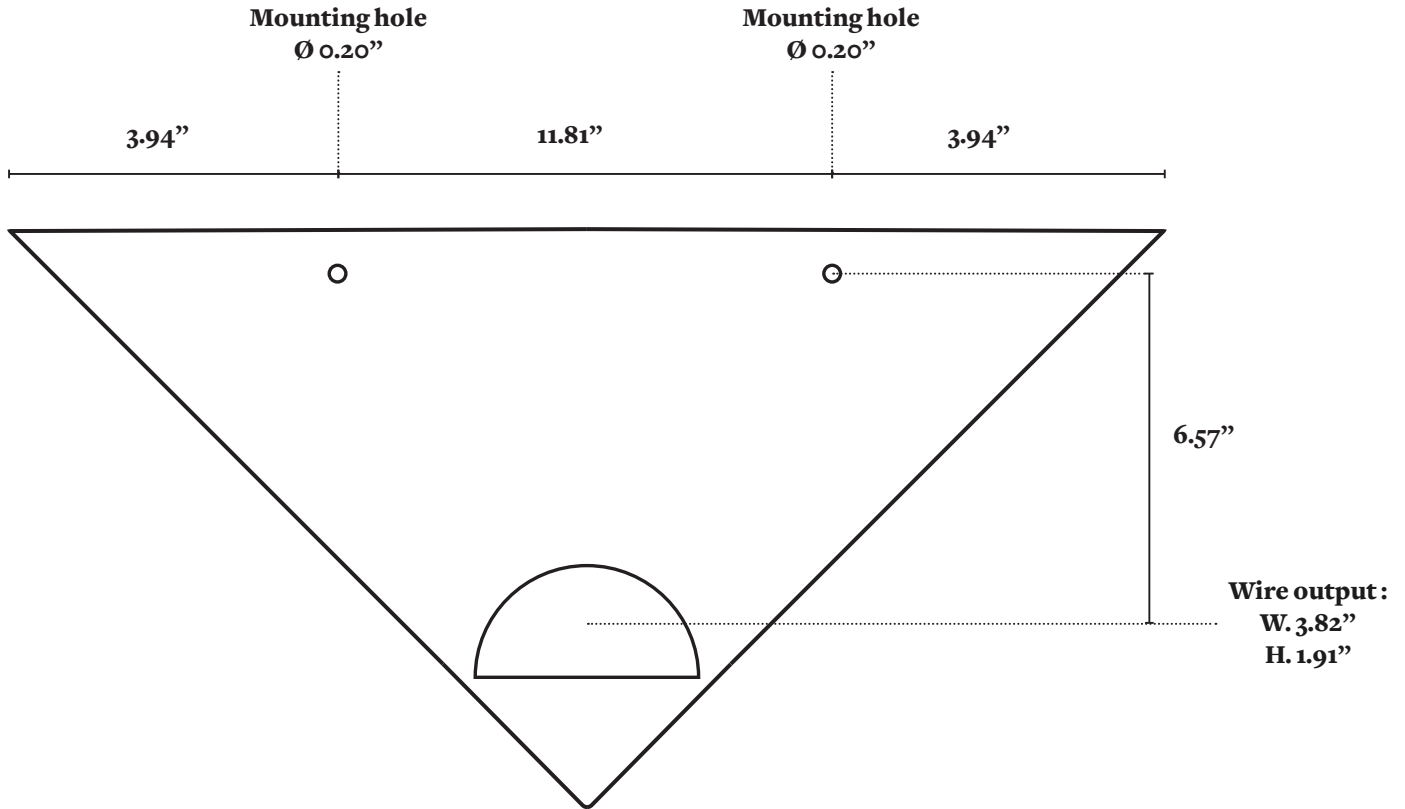

Models

.1

.2

.3

Dimensions

Version 1
H. 9.84"
L. 19.69"
P. 9.84"
6.61 lb

Version 2
H. 7.87"
L. 15.75"
P. 7.87"
4.41 lb

Light sources

2 x Led E12 / Max.10W. 110V

Certifications

UL Listed Components

Class 2

IP 20

Notes

• **Custom Sizes & Finishes available on request**

- As our lamps are handcrafted, the dimensions and finishes may vary slightly from one model to another
- Bulbs are not provided

Product Sheet

Wall lamp Twinkle

The Grand Show

Wire output dimensions Version 1

Wire output dimensions Version 2