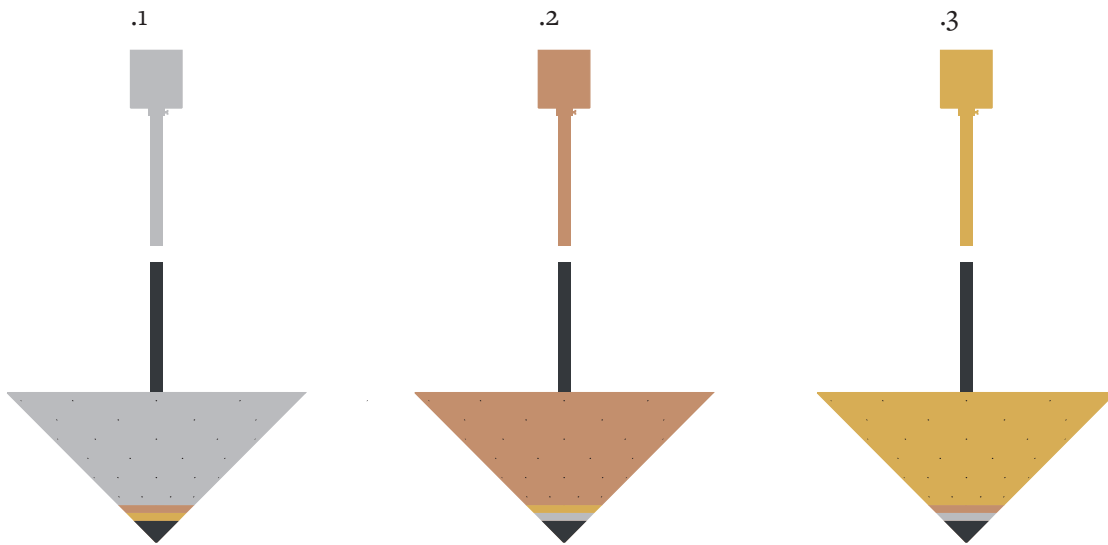

Product
Sheet

Product Sheet

Pendant Twinkle

The Grand Show

Delivery delays
8 weeks

Materials

Solid Brass

Available finishes

Models

The tube is either the same finish as the thread guard or in gunmetal

Dimensions

H. made to measure (min. 13.78")
W. 15.75"
11.02 lb

Product Sheet

Pendant Twinkle

The Grand Show

Lamp reflector dimensions

standard thread guard

H. 3.54"
Ø. 2.76"

Platine V1

H. 0.16"
Ø. 3.94"

Platine V1 tiltable

H. 0.16"
Ø. 3.94"

Platine V2

H. 0.16"
Ø. 5.51"

Platine V2 tiltable

H. 0.16"
Ø. 5.51"