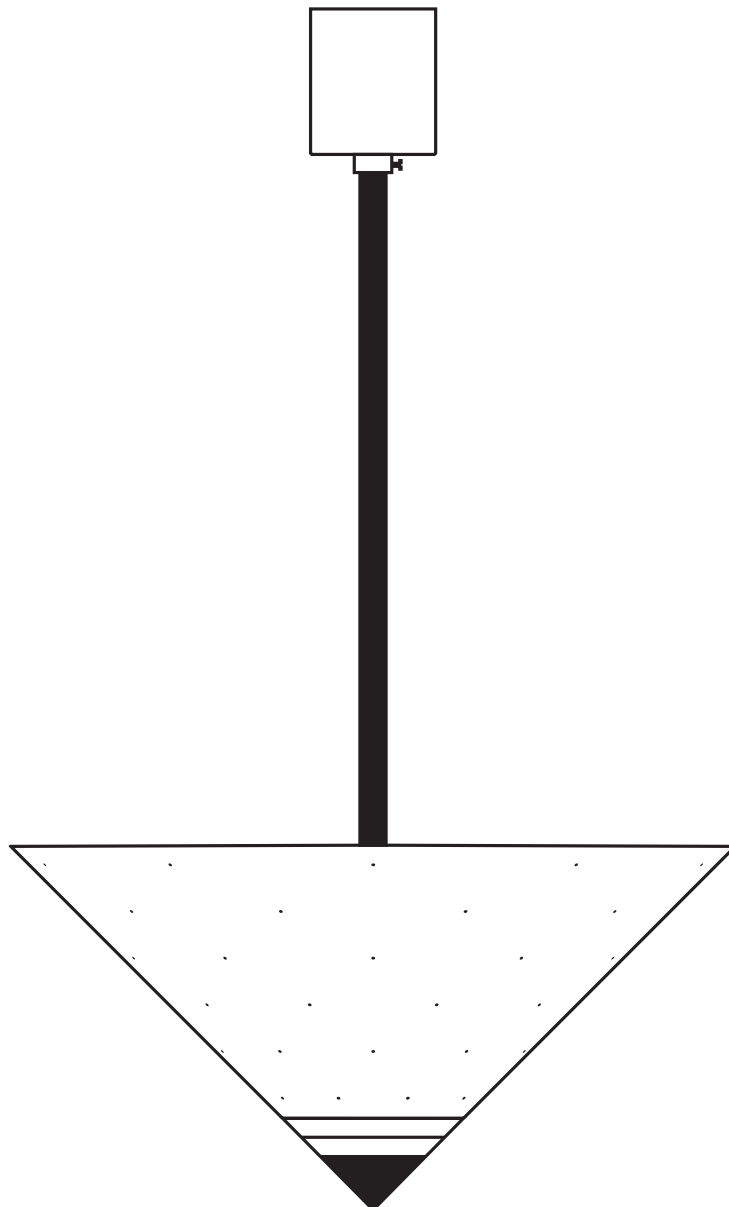

Product
Sheet

Product Sheet

Pendant Twinkle

The Grand Show

Delivery delays
8 weeks

Materials

Solid Brass

Available finishes

Models

The tube is either the same finish as the thread guard or in gunmetal

Dimensions

H. made to measure (min. 13.78")
W. 15.75"
11.02 lb

Product Sheet

Pendant Twinkle

The Grand Show

Lamp reflector dimensions

H. 7.87"
W. 15.75"

Light sources

3 × Led E12 / Max.10W. 110V

Certifications

UL Listed Components

Class 2

IP 20

Notes

Platine V2 tiltable

H. 0.16"
Ø. 5.51"