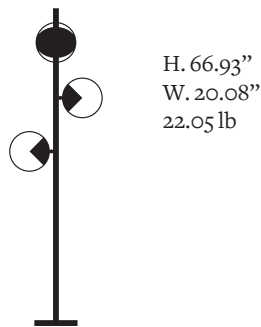

Dimensions

Diameter of glass spheres

8.66"

Light sources

3 x Led G9 / Max.10W. 110V.

Certifications

UL Listed Components

Class 2

Power cable :
Black / 82.68"

Visible cable
without switch

Visible cable
with switch