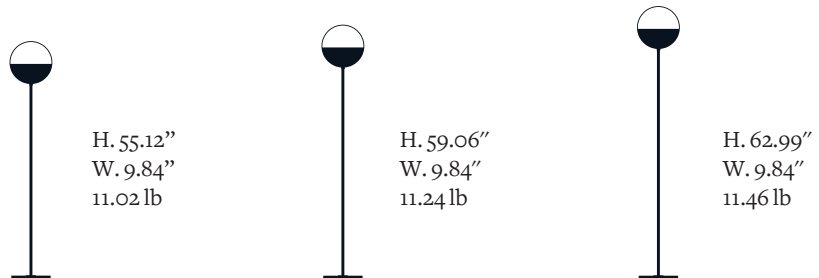

Available colors

For the tube

 Black	 Red wine	 Papyrus
 Mustard yellow	 Green pine	 Red brick

Available finishes

For the base

 Marquina Nero marble	Softened mat
 Carrara marble	Softened mat

Dimensions

Diameter of the glass sphere

9.84"

Light source

1 x Led G9 / Max.10W. 110V.

Certifications

UL Listed Components

Class 2

IP20

Notes

• Custom Sizes & Finishes available on request

- As our lamps are handcrafted, the dimensions and finishes may vary slightly from one model to another
- Bulb not provided

Electrical connection options

Power cable:
Black / 82.68"