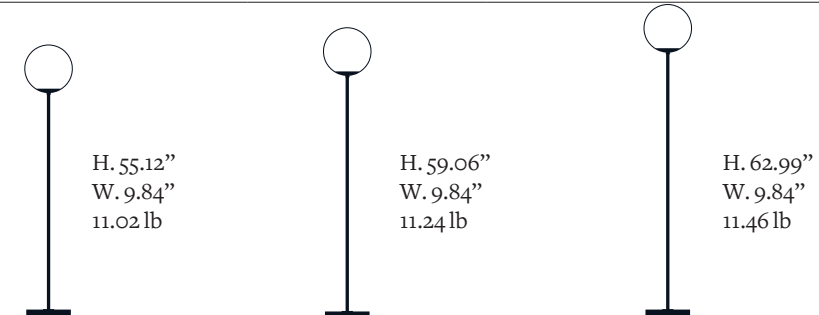

Available colors

For the tube

 Black	 Red wine	 Papyrus
 Mustard yellow	 Green pine	 Red brick

Available finishes

For the base

 Marquina Nero marble	Softened mat
 Carrara marble	Softened mat

Dimensions

Diameter of the glass sphere

9.84"

Light source

1 x Led G9 / Max.10W. 110V.

Certifications

UL Listed Components

Class 2

IP20

Notes

Power cable:
Black / 82.68"

Visible cable
without switch

Visible cable
with switch