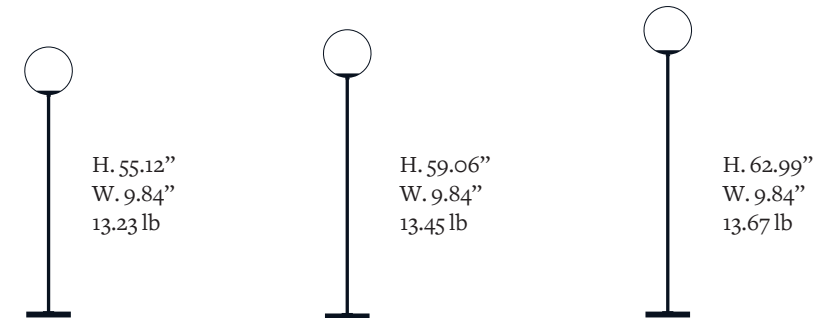

**Available colors**

For the tube

 Black	 Red wine	 Papyrus
 Mustard yellow	 Green pine	 Red brick

**Dimensions**

**Diameter of the glass sphere**

9.84"

**Light source**

1 x Led G9 / Max.10W. 110V.

**Electrical connection options**

Power cable:  
Black / 82.68"

Visible cable  
without switch

Visible cable  
with switch