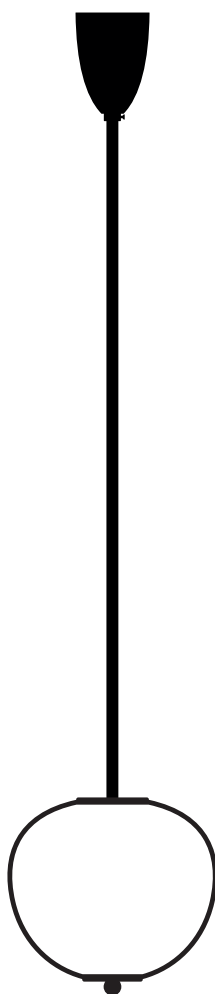

Product
sheet

Delivery delays
8 weeks

Materials Solid brass, fluted brass tube, mouth blown glass sculpted with a diamond saw

Available finishes

 Brass	Polished lacquered Polished unlacquered	Brushed
 Nickel-plated brass	Polished lacquered	Brushed
 Copper-plated brass	Polished lacquered Polished unlacquered	Brushed
 Gunmetal Graphite		
 Gun metal Bronze		

Available colors
For the glass

 Enamel Soft White	 Rich Grey	 Opale Grey	 Lemon
 Mustard Yellow	 Soft Rose	 Jade Green	

Dimensions

H. made to measure (min. 23.62")
W. 10.31"
8.82-11.02 lb

Glass dimensions
H. 9.02"
W. 10.31"

Fixing options

Regular thread guard

H. 4.33"
Ø. 3.15"

Plate

H. 0.16"
Ø. 5.91"

Reclining plate

H. 0.16"
Ø. 5.91"