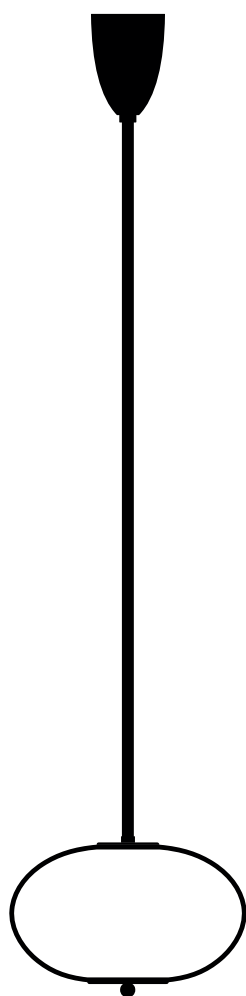

Product
sheet

Delivery delays
8 weeks

Materials Solid brass, fluted brass tube, mouth blown glass sculpted with a diamond saw

Available finishes

 Brass	Polished lacquered Polished unlacquered	Brushed
 Nickel-plated brass	Polished lacquered	Brushed
 Copper-plated brass	Polished lacquered Polished unlacquered	Brushed
 Gunmetal Graphite		
 Gun metal Bronze		

Available colors
For the glass

 Enamel Soft White	 Rich Grey	 Opale Grey	 Lemon
 Mustard Yellow	 Soft Rose	 Jade Green	

Dimensions

H. made to measure (min. 23.62")
W. 12.60"
11.02–13.23 lb

Glass dimensions

H. 4.33"
Ø. 3.15"

Plate

H. 0.16"
Ø. 5.91"

Reclining
plate

H. 0.16"
Ø. 5.91"