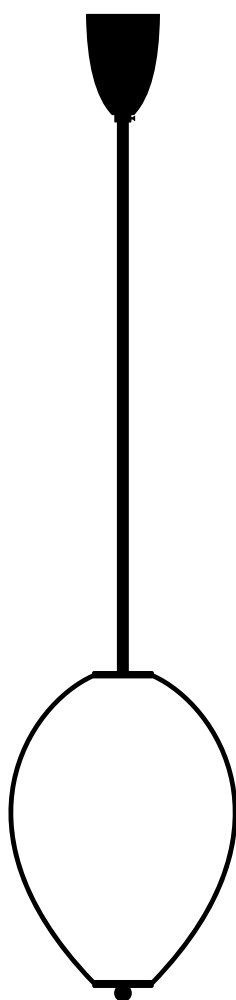

Product
sheet

Delivery delays
8 weeks

Materials Solid brass, fluted brass tube, mouth blown glass sculpted with a diamond saw

Available finishes

 Brass	Polished lacquered Polished unlacquered	Brushed
 Nickel-plated brass	Polished lacquered	Brushed
 Copper-plated brass	Polished lacquered Polished unlacquered	Brushed
 Gunmetal Graphite		
 Gun metal Bronze		

Available colors
For the glass

 Enamel Soft White	 Rich Grey	 Opale Grey	 Lemon
 Mustard Yellow	 Soft Rose	 Jade Green	

Dimensions

H. made to measure (min. 23.62")
W. 9.92"
8.82–11.02 lb

Glass dimensions

H. 13.78"
W. 9.92"

- As our lamps are handcrafted, dimensions, finishes and glass color may vary slightly from one model to another
- Bulb not provided

Fixing options

Regular thread guard

H. 4.33"
Ø. 3.15"

Plate

H. 0.16"
Ø. 5.91"