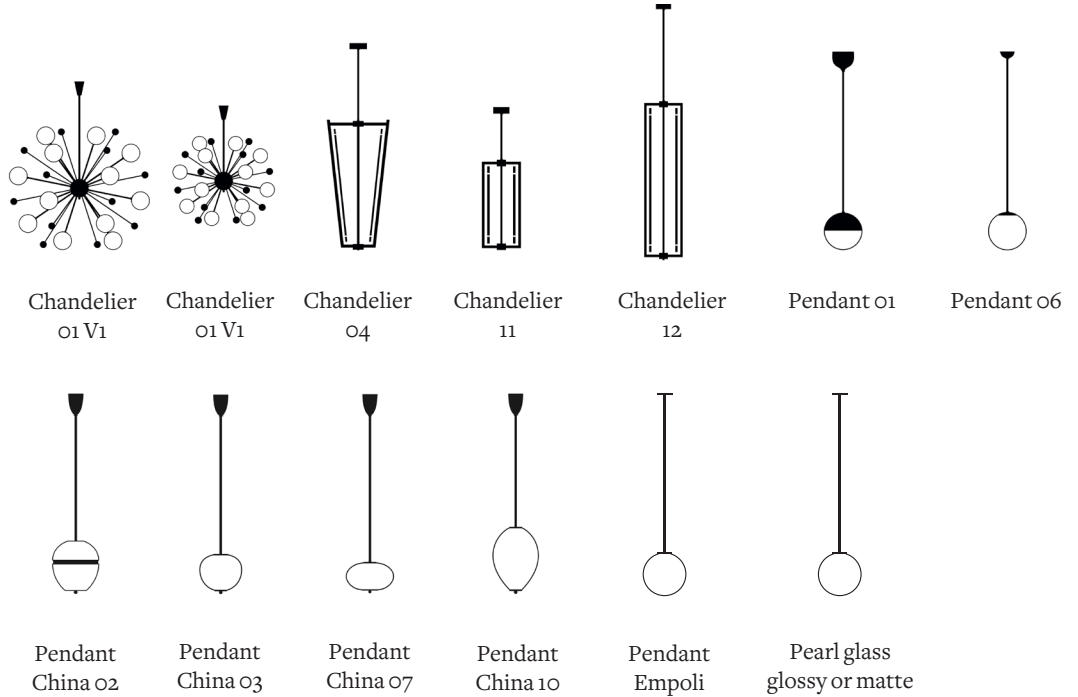

Product  
Sheet

**Delivery delays**  
8 weeks

**Materials** Solid brass

**Available finishes**  
For the chain

-  Brushed brass
-  Gunmetal graphite
-  Gunmetal bronze

**Link dimensions:**

Large link: 2.76" x 1.97"  
Little link: 1.57" x 1.18"  
Thickness: 0.39"

**Dimensions**  
Custom height  
6.61 lb / meter

**Available for**

**Notes**

• Custom Sizes & Finishes available on request

- As our lamps are handcrafted, dimensions and finishes may vary slightly from one model to another.
- Finishes cannot be mixed

**Fixing options**

Solid Plate

H. 0.16"  
Ø. 5.91"

Cylindrical thread guard

H. 2.36"  
Ø. 7.09"

H. 2.36"  
Ø. 5.91"

Cinderella thread guard

H. 4.65"  
Ø. 5.91"