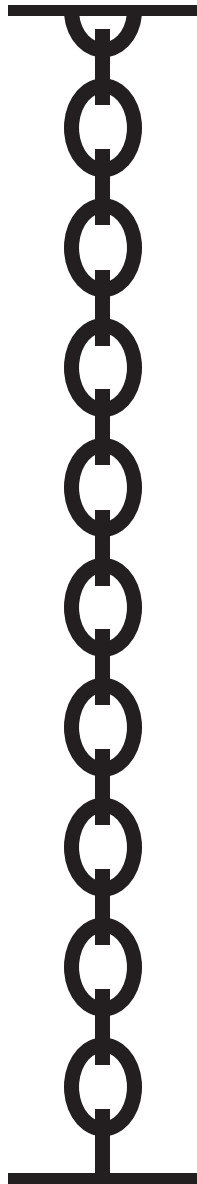

Product  
Sheet

**Delivery delays**  
8 weeks

**Materials** Solid brass

**Available finishes**  
For the chain

-  Brushed brass
-  Gunmetal graphite
-  Gunmetal bronze

**Link dimensions:**

Large link: 2.76" x 1.97"  
Little link: 1.57" x 1.18"  
Thickness: 0.39"

**Dimensions**  
Custom height  
6.61 lb / meter

**Available for**

**Notes**

• Custom Sizes & Finishes available on request

- As our lamps are handcrafted, dimensions and finishes may vary slightly from one model to another.
- Finishes cannot be mixed

**Fixing options**

Solid Plate

H. 0.16"  
Ø. 5.91"

Cylindrical thread guard

H. 2.36"  
Ø. 7.09"

H. 2.36"  
Ø. 5.91"

Cinderella thread guard

H. 4.65"  
Ø. 5.91"