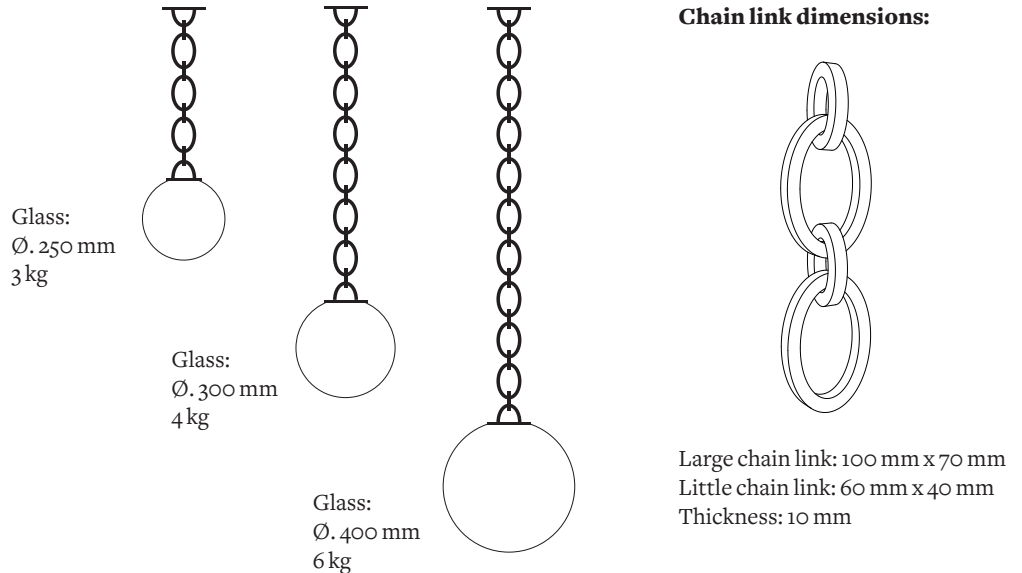

**Delivery delays**  
8 weeks

**Materials** Solid brass, mouth-blown glass

**Available finishes**  
For the chain and the plates

-  Gun metal Graphite
-  Gun metal Bronze
-  Brass

Brushed

**Available finishes**  
For the glass

-  Cobalt
-  Amber
-  Emerald
-  Amethyst

**Dimensions**

Chaine:  
Custom height  
3,5 kg / m

**Pendant also available on**  
Small Chain 01 and Tube

**Light source** 1x Led E27 / T30 - H.185mm / Max.10W 220V.

**Certifications** CE Conformity **Class 2** **IP 20**

**Notes**

- **Custom Sizes & Finishes available on request**
- As our lamps are handcrafted, dimensions, finishes and glass color may vary slightly from one model to another
- Bulb not provided

**Fixing options**

Solid Plate

H. 4 mm  
Ø. 150 mm

Cylindrical thread guard

H. 60 mm  
Ø. 180 mm  
H. 60 mm  
Ø. 150 mm

Cinderella thread guard

H. 118 mm  
Ø. 150 mm