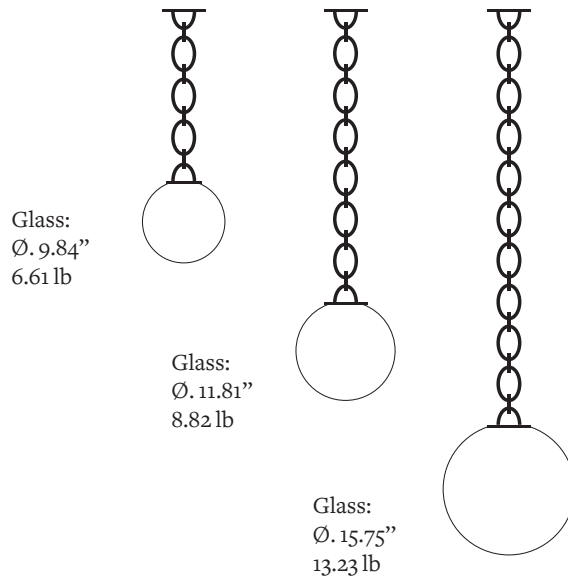

Delivery delays
8 weeks

Materials Solid brass, mouth-blown glass

Available finishes
For the chain and the plates

- Brass Brushed
- Gun metal Graphite
- Gun metal Bronze

Available finishes
For the glass

- Cobalt
- Amber
- Emerald
- Amethyst

Dimensions

Chaine:
Custom height
7.72 lb/ft

Pendant also available on
Small Chain 01 and Tube

Chain link dimensions:

Large chain link: 3.94" x 2.76"
Little chain link: 2.36" x 1.57"
Thickness: 0.39"

Light source 1 x Led E26 / T30 - H.7,3" / Max.10W. 110V.

Certifications UL Listed Components **Class 2** **IP 20**

Notes

- **Custom Sizes & Finishes available on request**
- As our lamps are handcrafted, dimensions, finishes and glass color may vary slightly from one model to another
- Bulb not provided