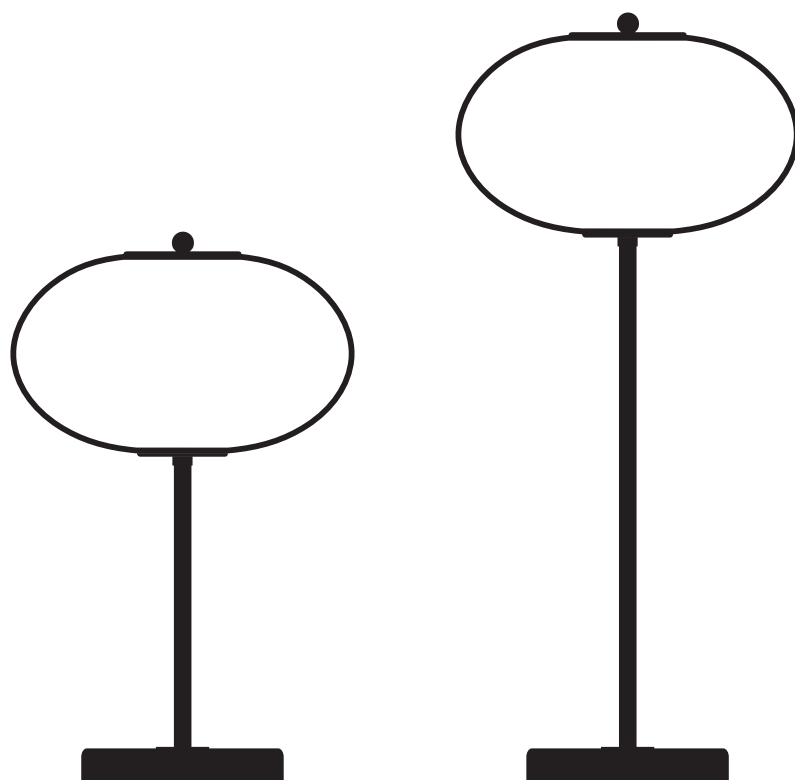

Product
sheet

Delivery delays
8 weeks

Materials Solid brass, fluted brass tube, mouth blown glass sculpted with a diamond saw

Available finishes

 Brass	Polished lacquered Polished unlacquered	Brushed
 Nickel-plated brass	Polished lacquered	Brushed
 Copper-plated brass	Polished lacquered Polished unlacquered	Brushed
 Gunmetal Graphite		
 Gun metal Bronze		

Available colors
For the glass

 Enamel Soft White	 Rich Grey	 Opale Grey	 Lemon
 Mustard Yellow	 Soft Rose	 Jade Green	

Dimensions

	
H. 19.69" W. 12.60" 15.43 lb	H. 27.56" W. 12.60" 15.87 lb

Glass dimensions
H. 7.48"
W. 12.60"

Light sources 1 x Led G9 / Max.10W. 110V.

Certifications UL Listed Components **Class 2** **IP20**

Notes

- Custom Sizes & Finishes available on request
- As our lamps are handcrafted, dimensions, finishes and glass color may vary slightly from one model to another
- Bulb not provided

Electrical connection options

Power cable:
Translucent / 82.68"

Visible cable
without switch

Visible cable
with pushbutton

Visible cable
with switch

Lamp fixed on tray
with invisible cable