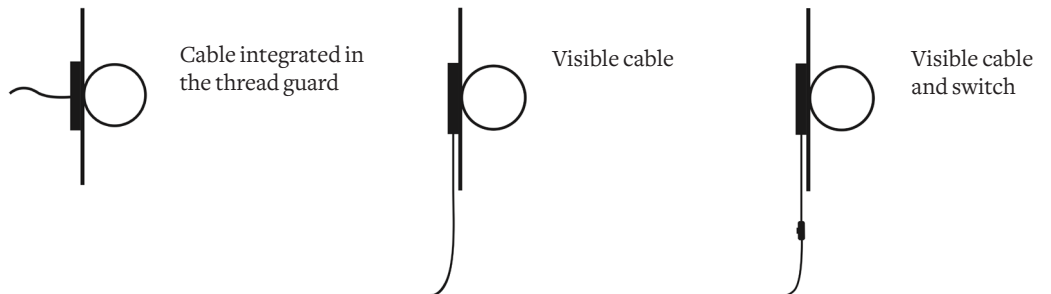

Delivery delays
8 weeks

Materials Solid brass, mouth-blown glass

Available finishes

Brass	Polished-varnished Polished-unvarnished	Brushed
Nickel-plated brass	Polished-varnished	Brushed
Copper-plated brass	Polished-varnished Polished-unvarnished	Brushed

Available colors
For the back platine

Black lacquered brass

Dimensions and patterns

	01 Trèfle L. 400 mm W. 400 mm D. 170 mm 3 kg		02 Losange L. 400 mm W. 400 mm D. 170 mm 3 kg

Glass dimension Ø. 5.5"

Light source 1 x Led G9 / Max.10W. 110V.

Certifications UL Listed Components **Class 2** **IP 20**

Notes

- **Custom Sizes & Finishes available on request**
- As our lamps are handcrafted, the dimensions and finishes may vary slightly from one model to another
- Bulbs are not provided

Thread guard dimensions

Ø. 5.9"
D. 0.6"

Electrical connection options