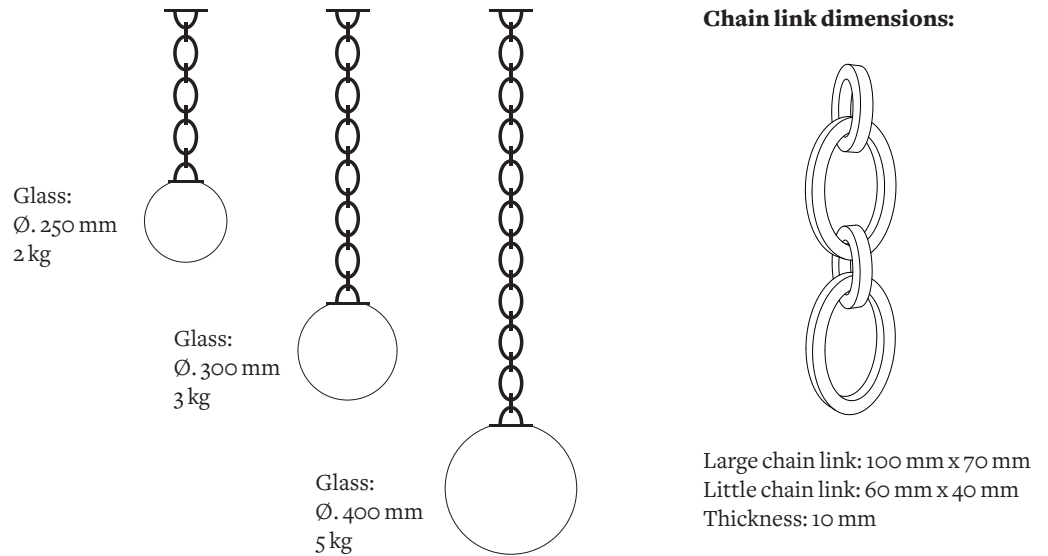

Delivery delays
8 weeks

Materials Solid brass, mouth-blown glass

Available finishes
For the chain and the plates

-  Gun metal Graphite
 -  Gun metal Bronze
 -  Brass
- Brushed

Available finishes
For the glass

-  Brilliant pearl glass
-  Matte pearl glass

Dimensions

Chain:
Custom height
3,5 kg / m

Pendant available on
Small Chain 01 and Tube

Light source 1x Led E27 / T30 - H.185mm / Max.10W 220V.

Certifications CE Conformity **Class 2** **IP 20**