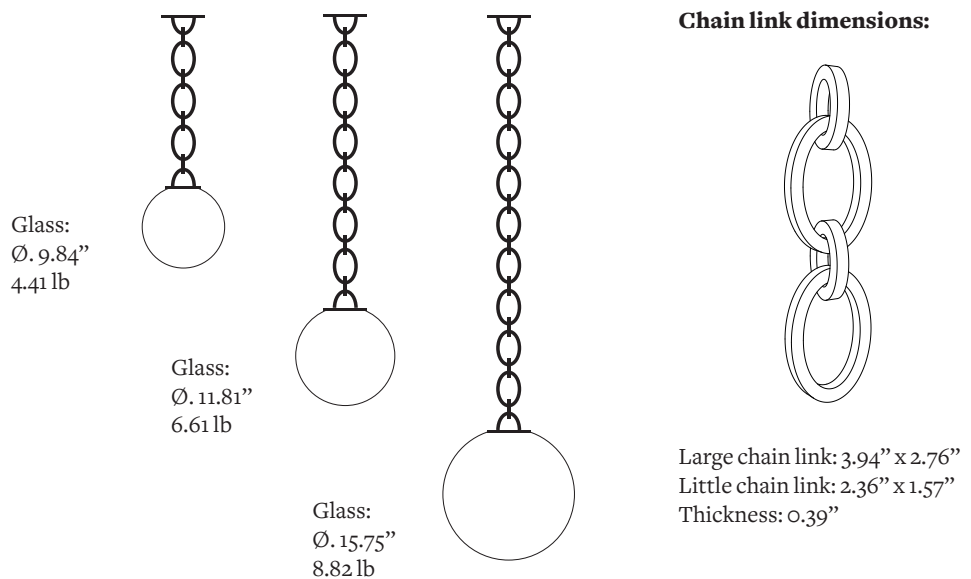

**Delivery delays**  
8 weeks

**Materials** Solid brass, mouth-blown glass

**Available finishes**  
For the chain and the plates

-  Brass Brushed
-  Gun metal Graphite
-  Gun metal Bronze

**Available finishes**  
For the glass

-  Brilliant pearl glass
-  Matte pearl glass

**Dimensions**

Chain:  
Custom height  
7.72 lb/ft

**Pendant available on**  
Small Chain 01 and Tube

**Light source** 1 x Led E26 / T30 - H.7,3" / Max.10W. 110V.

**Certifications** UL Listed Components **Class 2** **IP 20**

**Notes**

- **Custom Sizes & Finishes available on request**
- As our lamps are handcrafted, dimensions and finishes may vary slightly from one model to another
- Bulb not provided

**Fixing options**

Solid Plate

H. 0.16"  
Ø. 5.91"

Cylindrical thread guard

H. 2.36"  
Ø. 7.09"

H. 2.36"  
Ø. 5.91"

Cinderella thread guard

H. 4.65"  
Ø. 5.91"