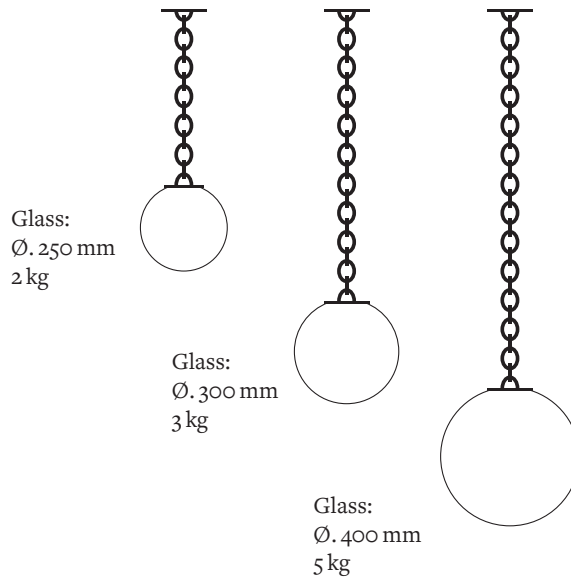

-  Brilliant pearl glass
-  Matte pearl glass

**Dimensions**

Chain:  
Custom height  
3 kg / m

**Pendant available on**  
Small Chain 01 and Tube

Glass:  
Ø. 250 mm  
2 kg

Glass:  
Ø. 300 mm  
3 kg

Glass:  
Ø. 400 mm  
5 kg

**Chain link dimensions:**

Large chain link: 70 mm x 50 mm  
Small chain link: 40 mm x 30 mm  
Thickness: 10 mm

**Light source** 1x Led E27 / T30 - H.185mm / Max.10W 220V.

**Certifications** CE Conformity

Solid Plate

H. 4 mm  
Ø. 150 mm

Cylindrical thread guard

H. 60 mm  
Ø. 180 mm

H. 60 mm  
Ø. 150 mm

Cinderella thread guard

H. 118 mm  
Ø. 150 mm

**Delivery delays**  
8 weeks

**Dimensions**

Chain:  
Custom height  
3 kg / m

**Pendant available on**  
Big Chain 01 and Tube

**Chain link dimensions:**

Large chain link: 70 mm x 50 mm  
Small chain link: 40 mm x 30 mm  
Thickness: 10 mm