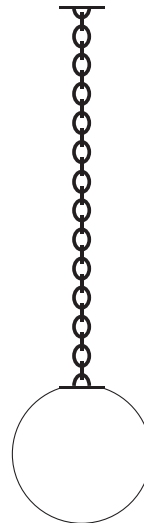

**Delivery delays**  
8 weeks

**Materials** Solid brass, mouth-blown glass

**Available finishes**  
For the chain and the plates

-  Gun metal Graphite
  -  Gun metal Bronze
  -  Brass
- Brushed

**Available finishes**  
For the glass

-  Brilliant pearl glass
-  Matte pearl glass

**Dimensions**

Chain:  
Custom height  
3 kg / m

**Pendant available on**  
Small Chain 01 and Tube

Glass:  
Ø. 250 mm  
2 kg

Glass:  
Ø. 300 mm  
3 kg

Glass:  
Ø. 400 mm  
5 kg

**Chain link dimensions:**

Large chain link: 70 mm x 50 mm  
Small chain link: 40 mm x 30 mm  
Thickness: 10 mm

**Light source** 1x Led E27 / T30 - H.185mm / Max.10W 220V.

**Certifications** CE Conformity

Solid Plate

H. 4 mm  
Ø. 150 mm

Cylindrical thread guard

H. 60 mm  
Ø. 180 mm

H. 60 mm  
Ø. 150 mm

Cinderella thread guard

H. 118 mm  
Ø. 150 mm

**Delivery delays**  
8 weeks