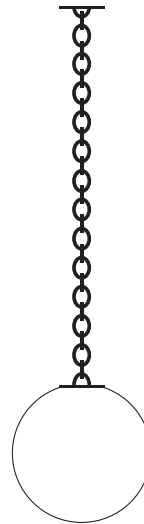

Delivery delays
8 weeks

Materials Solid brass, mouth-blown glass

Available finishes
For the chain and the plates

-  Brass
-  Gun metal Graphite
-  Gun metal Bronze

Brushed

Available finishes
For the glass

-  Brilliant pearl glass
-  Matte pearl glass

Dimensions

Chain:
Custom height
6.61 lb/ft

Pendant available on
Big Chain 01 and Tube

Glass:
Ø. 9.84"
4.41 lb

Glass:
Ø. 11.81"
6.61 lb

Glass:
Ø. 15.75"
11.02 lb

Chain link dimensions:

Large chain link: 2.76" x 1.97"
Little chain link: 1.57" x 1.18"
Thickness: 0.39"

Light sources 1 x Led E26 / T30 - H.7,3" / Max.10W. 110V.

Certifications UL Listed Components **Class 2** **IP 20**

Notes

- Finishes cannot be mixed
- For any customization request (size, finish...), please contact us
- As our lamps are handcrafted, dimensions and finishes may vary slightly from one model to another.

Fixing options

Solid Plate

H. 0.16"
Ø. 5.91"

Cylindrical thread guard

H. 2.36"
Ø. 7.09"

H. 2.36"
Ø. 5.91"

Cinderella thread guard

H. 4.65"
Ø. 5.91"