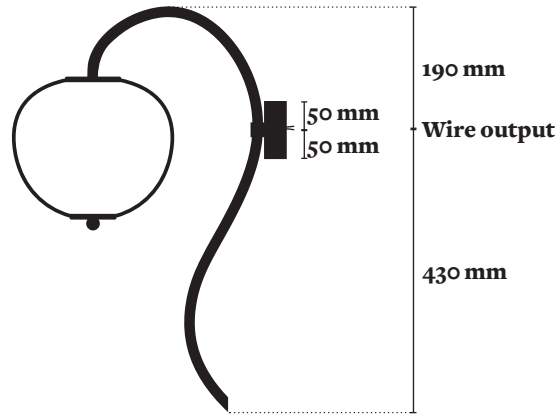

**Available colors**  
For the glass

 Enamel Soft White	 Rich Grey	 Opale Grey	 Lemon
 Mustard Yellow	 Soft Rose	 Jade Green	

**Dimensions**

H. 620 mm  
W. 262 mm  
D. 415 mm  
4,5 kg

**Glass dimensions**

H. 229 mm  
W. 262 mm

**Light source**

1 x Led G9 / Max.10W. 220V.

**Certifications**

CE Conformity

**Class 2**

**IP20**

**Notes**

Cable integrated in the thread guard

Visible cable

Visible cable and switch

**Wire output dimensions**

For cable integrated in the thread guard

**Mounting plate dimensions**

For wire output and wall mounting holes